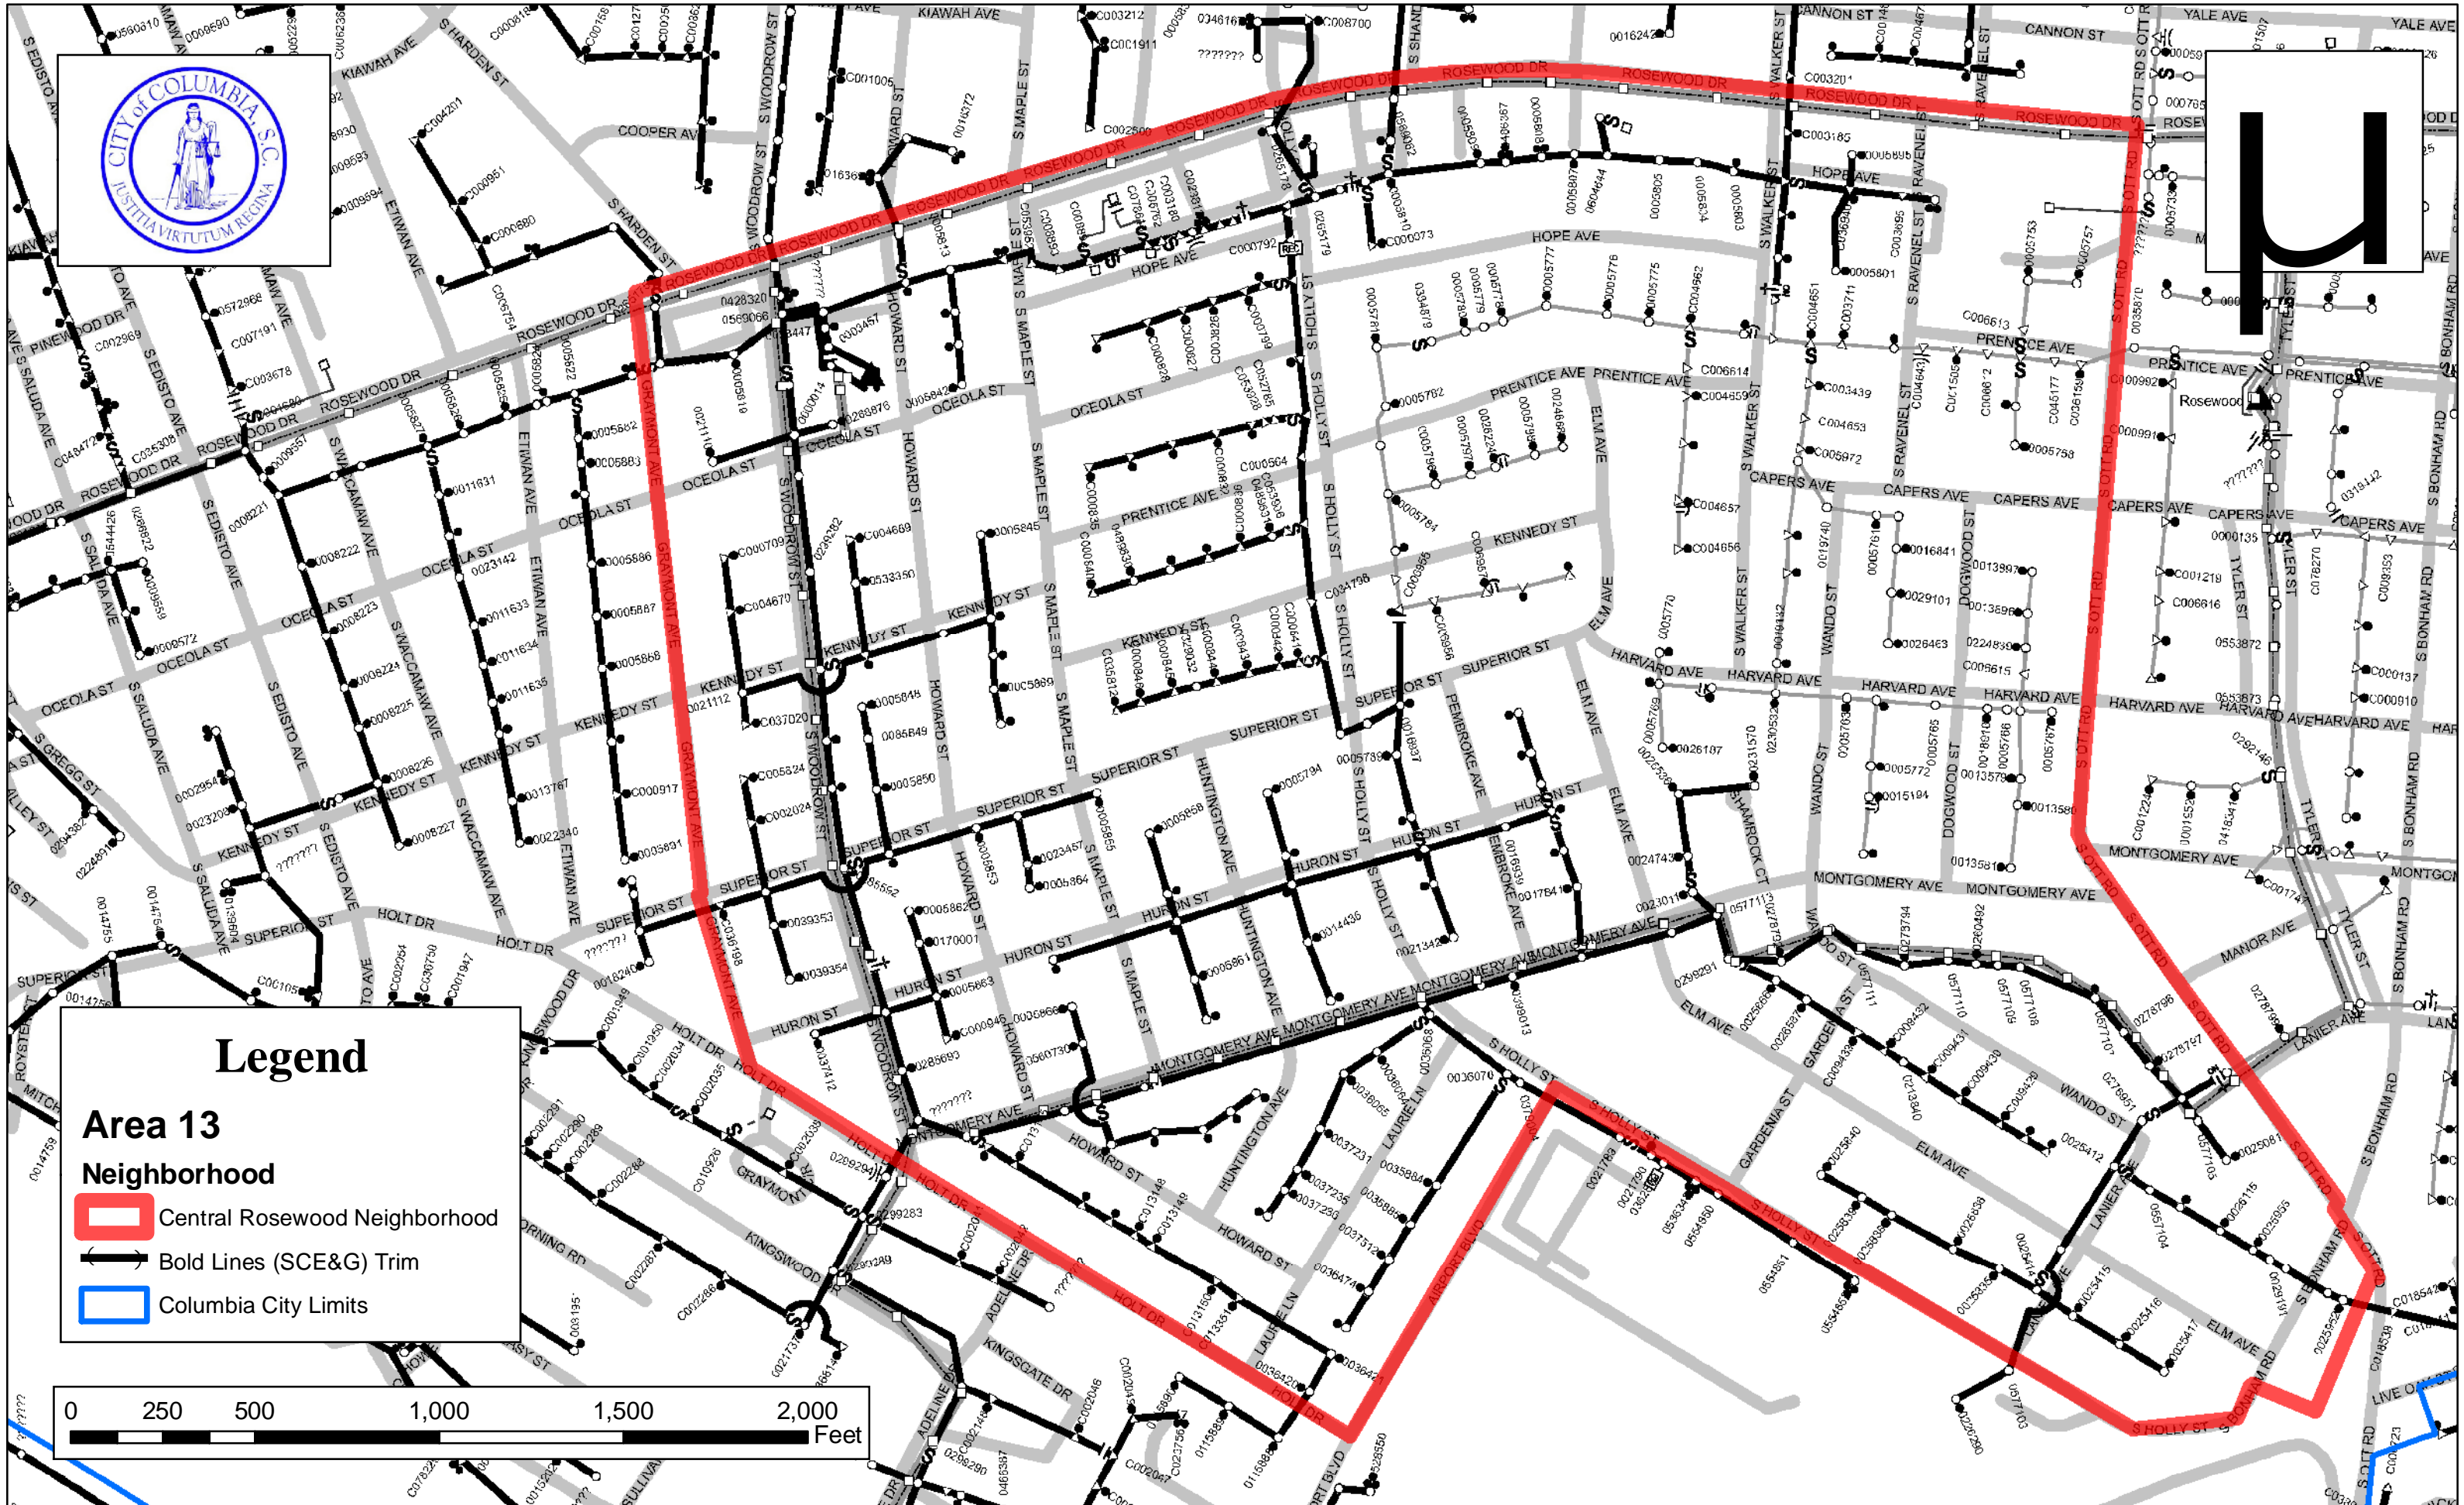

# Central Rosewood Neighborhood

**Legend**

**Area 13**  
**Neighborhood**

-  Central Rosewood Neighborhood
-  Bold Lines (SCE&G) Trim
-  Columbia City Limits