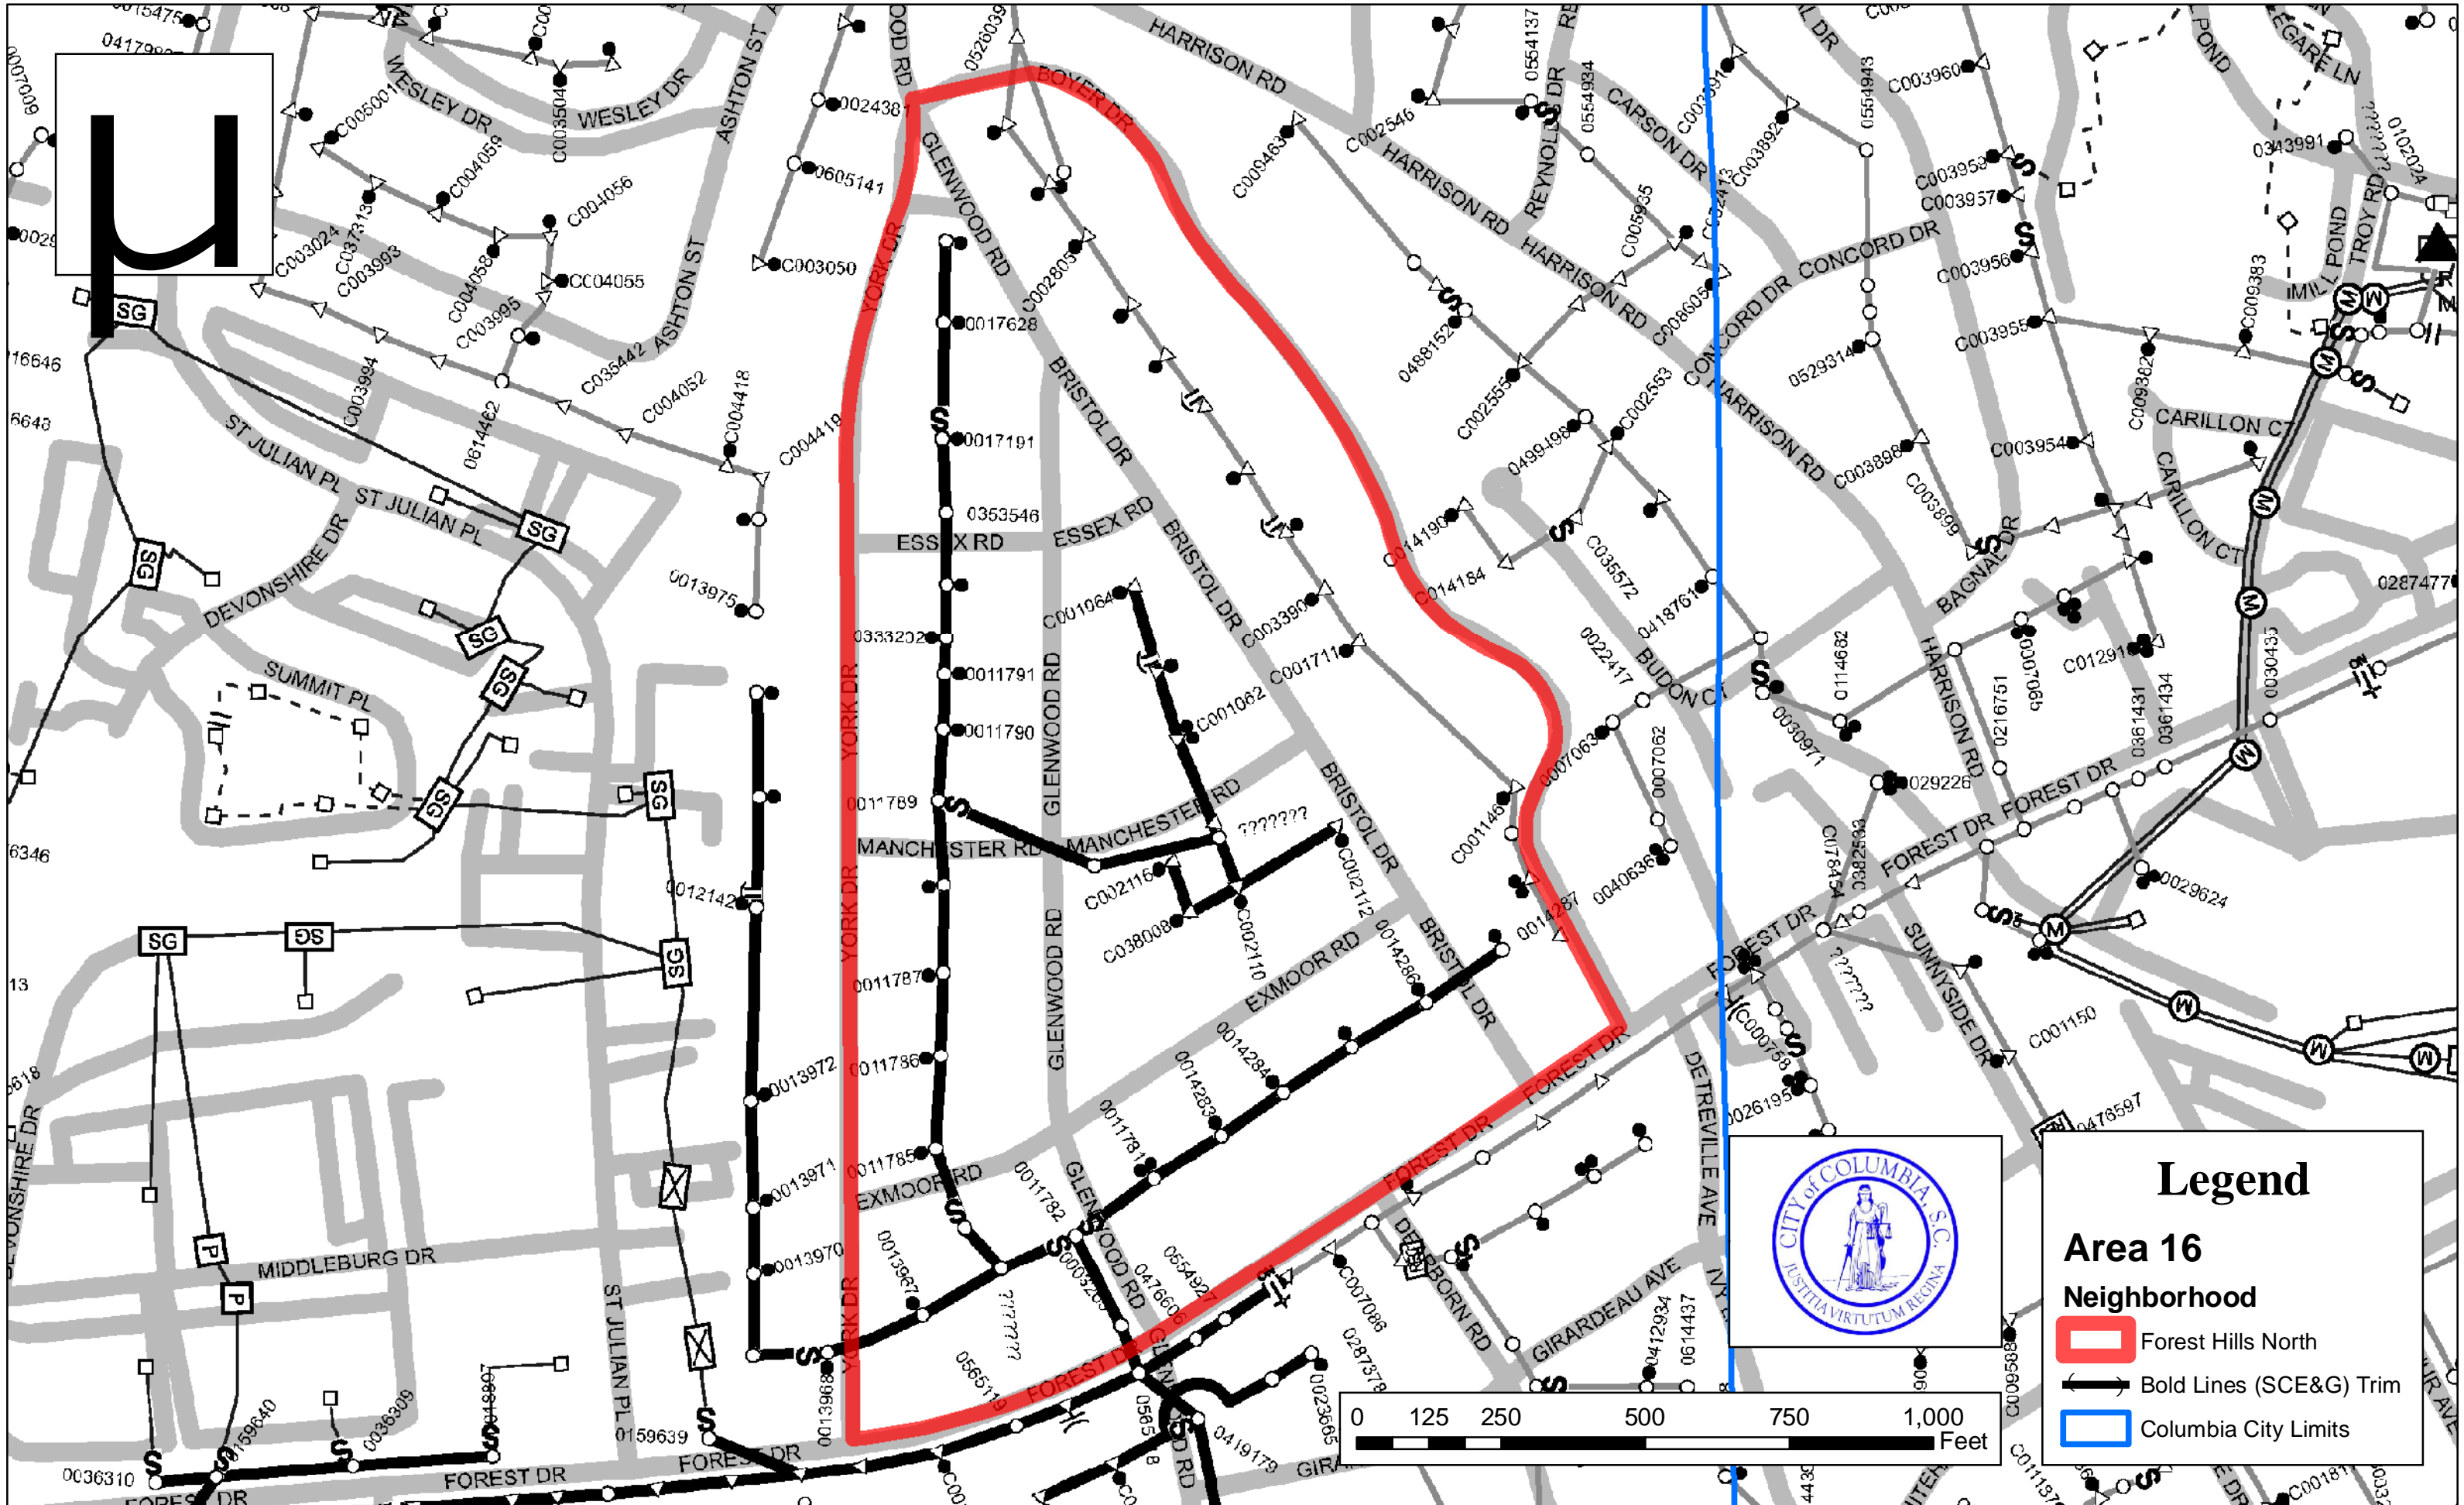

Forest Hills North

Legend

Area 16
Neighborhood

- Forest Hills North
- Bold Lines (SCE&G) Trim
- Columbia City Limits