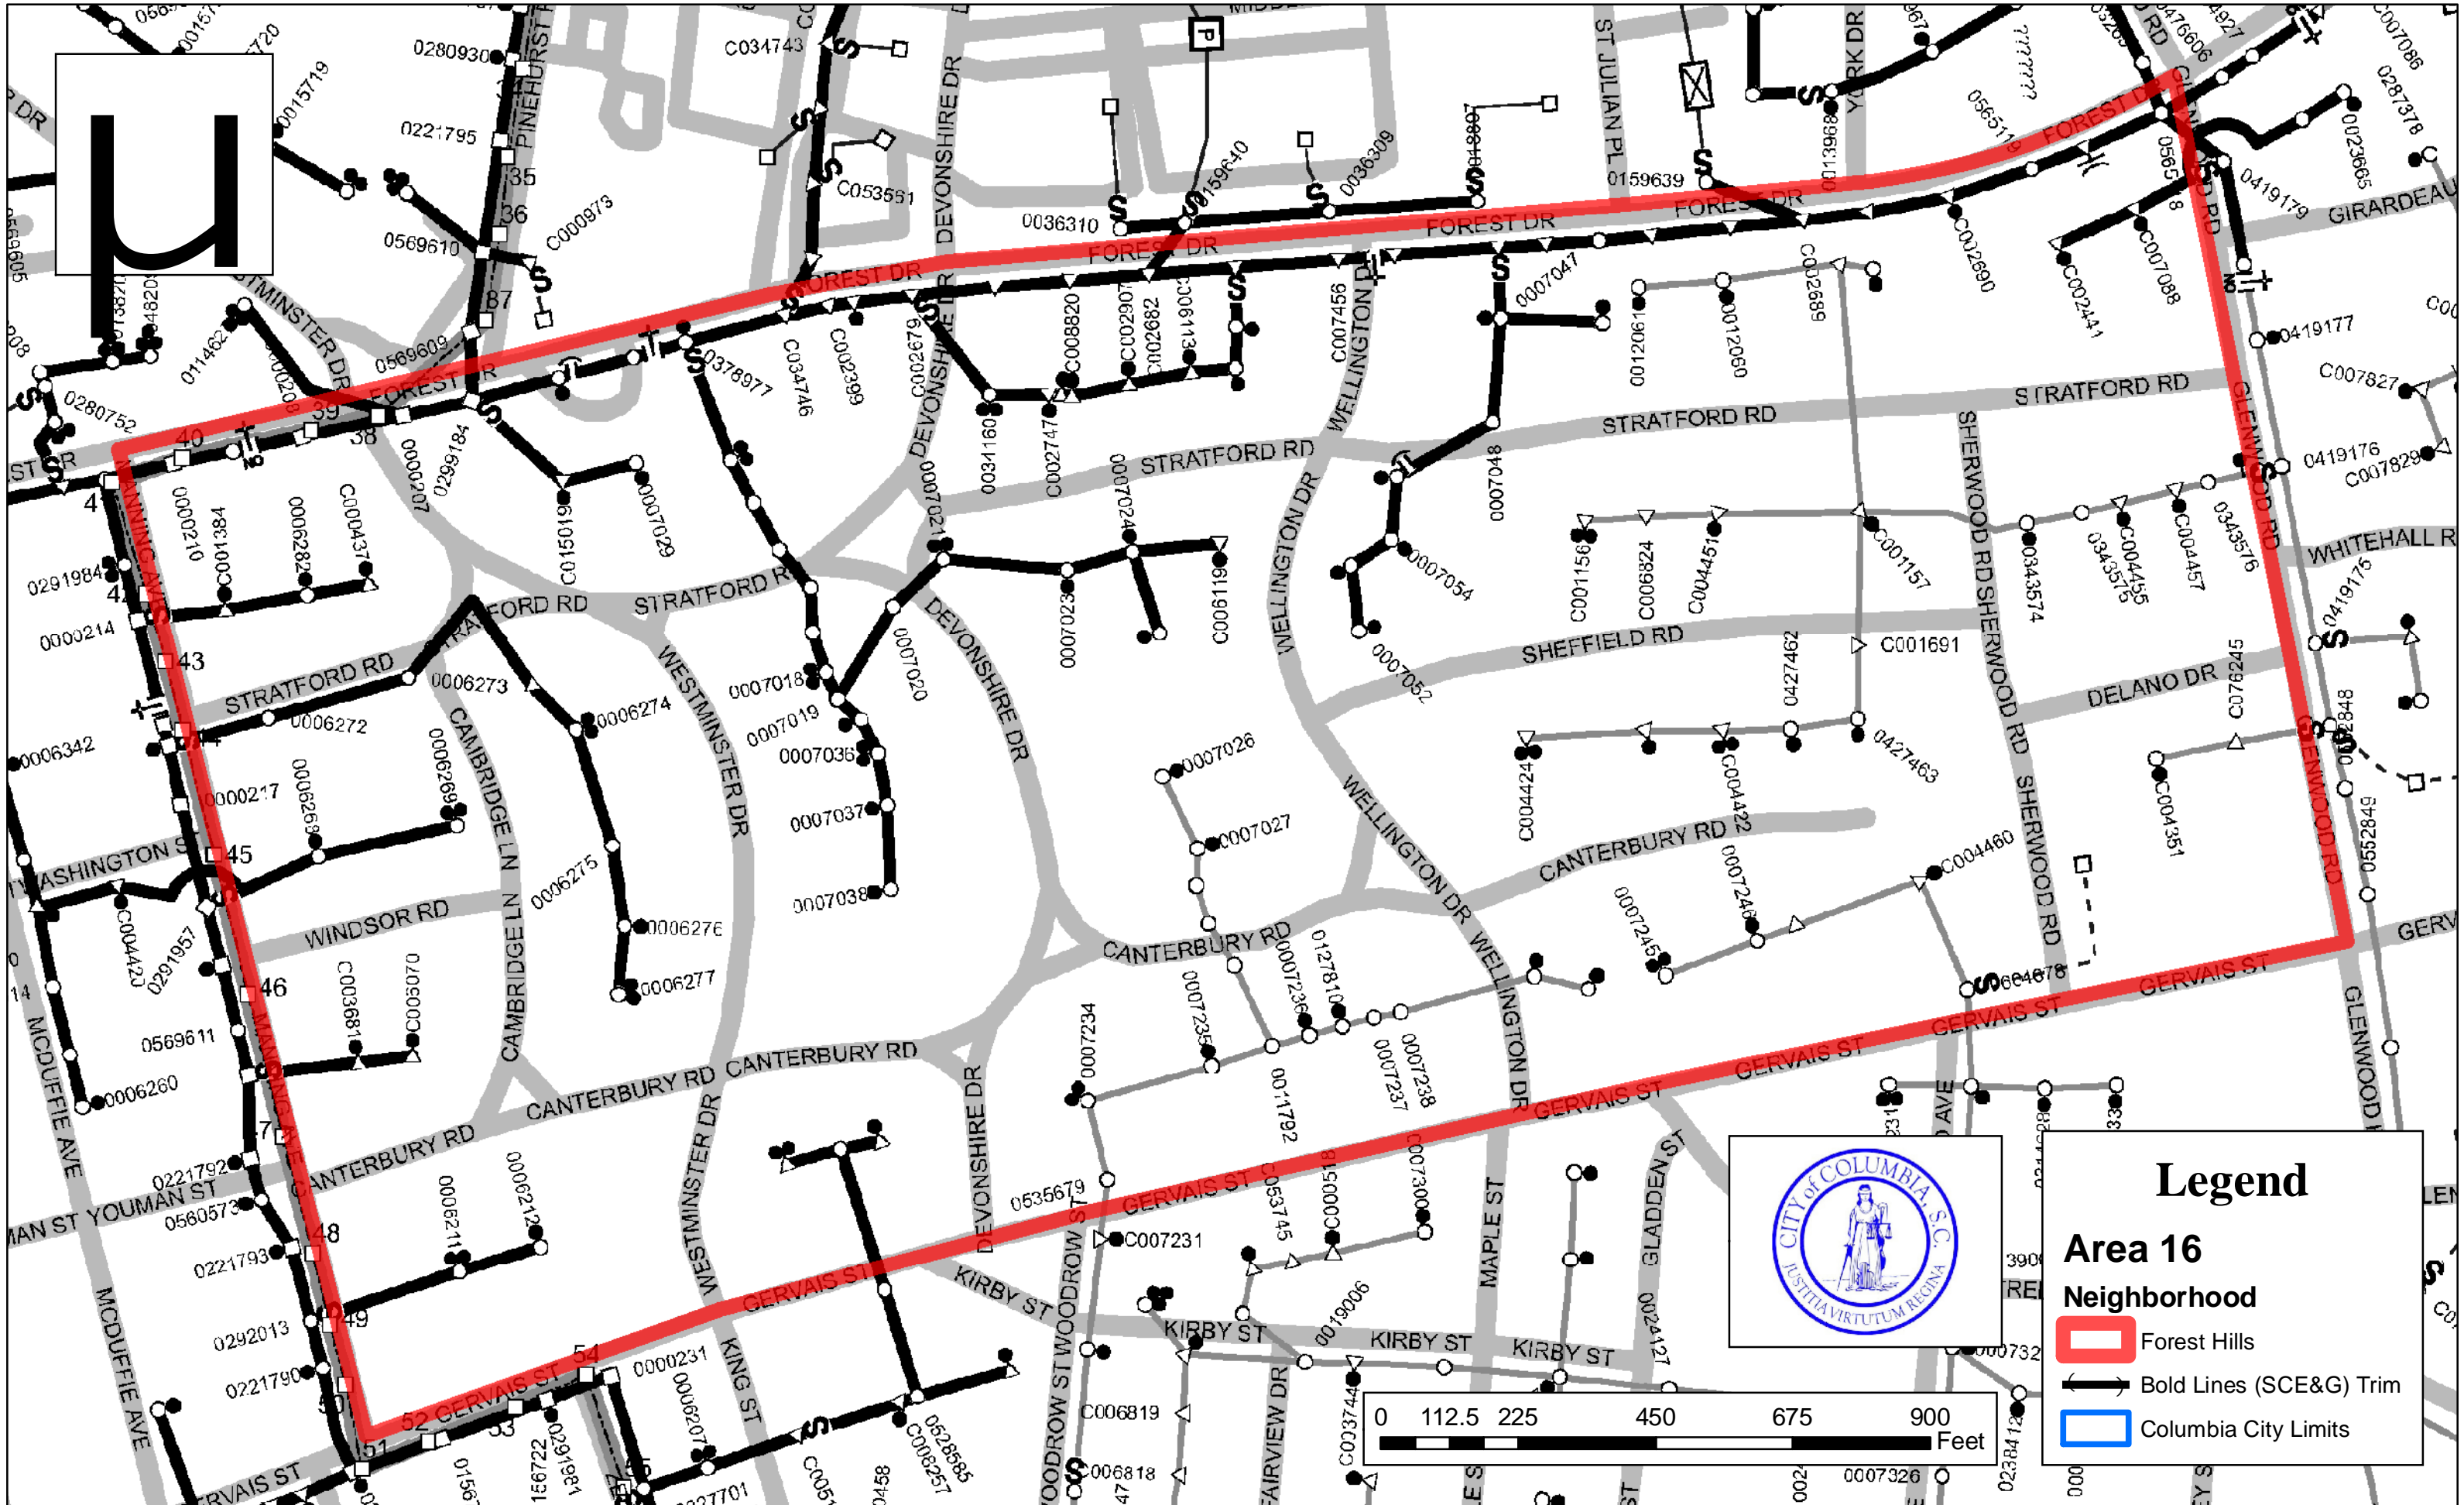

Forest Hills

Legend

- Area 16 Neighborhood**
-  Forest Hills
-  Bold Lines (SCE&G) Trim
-  Columbia City Limits