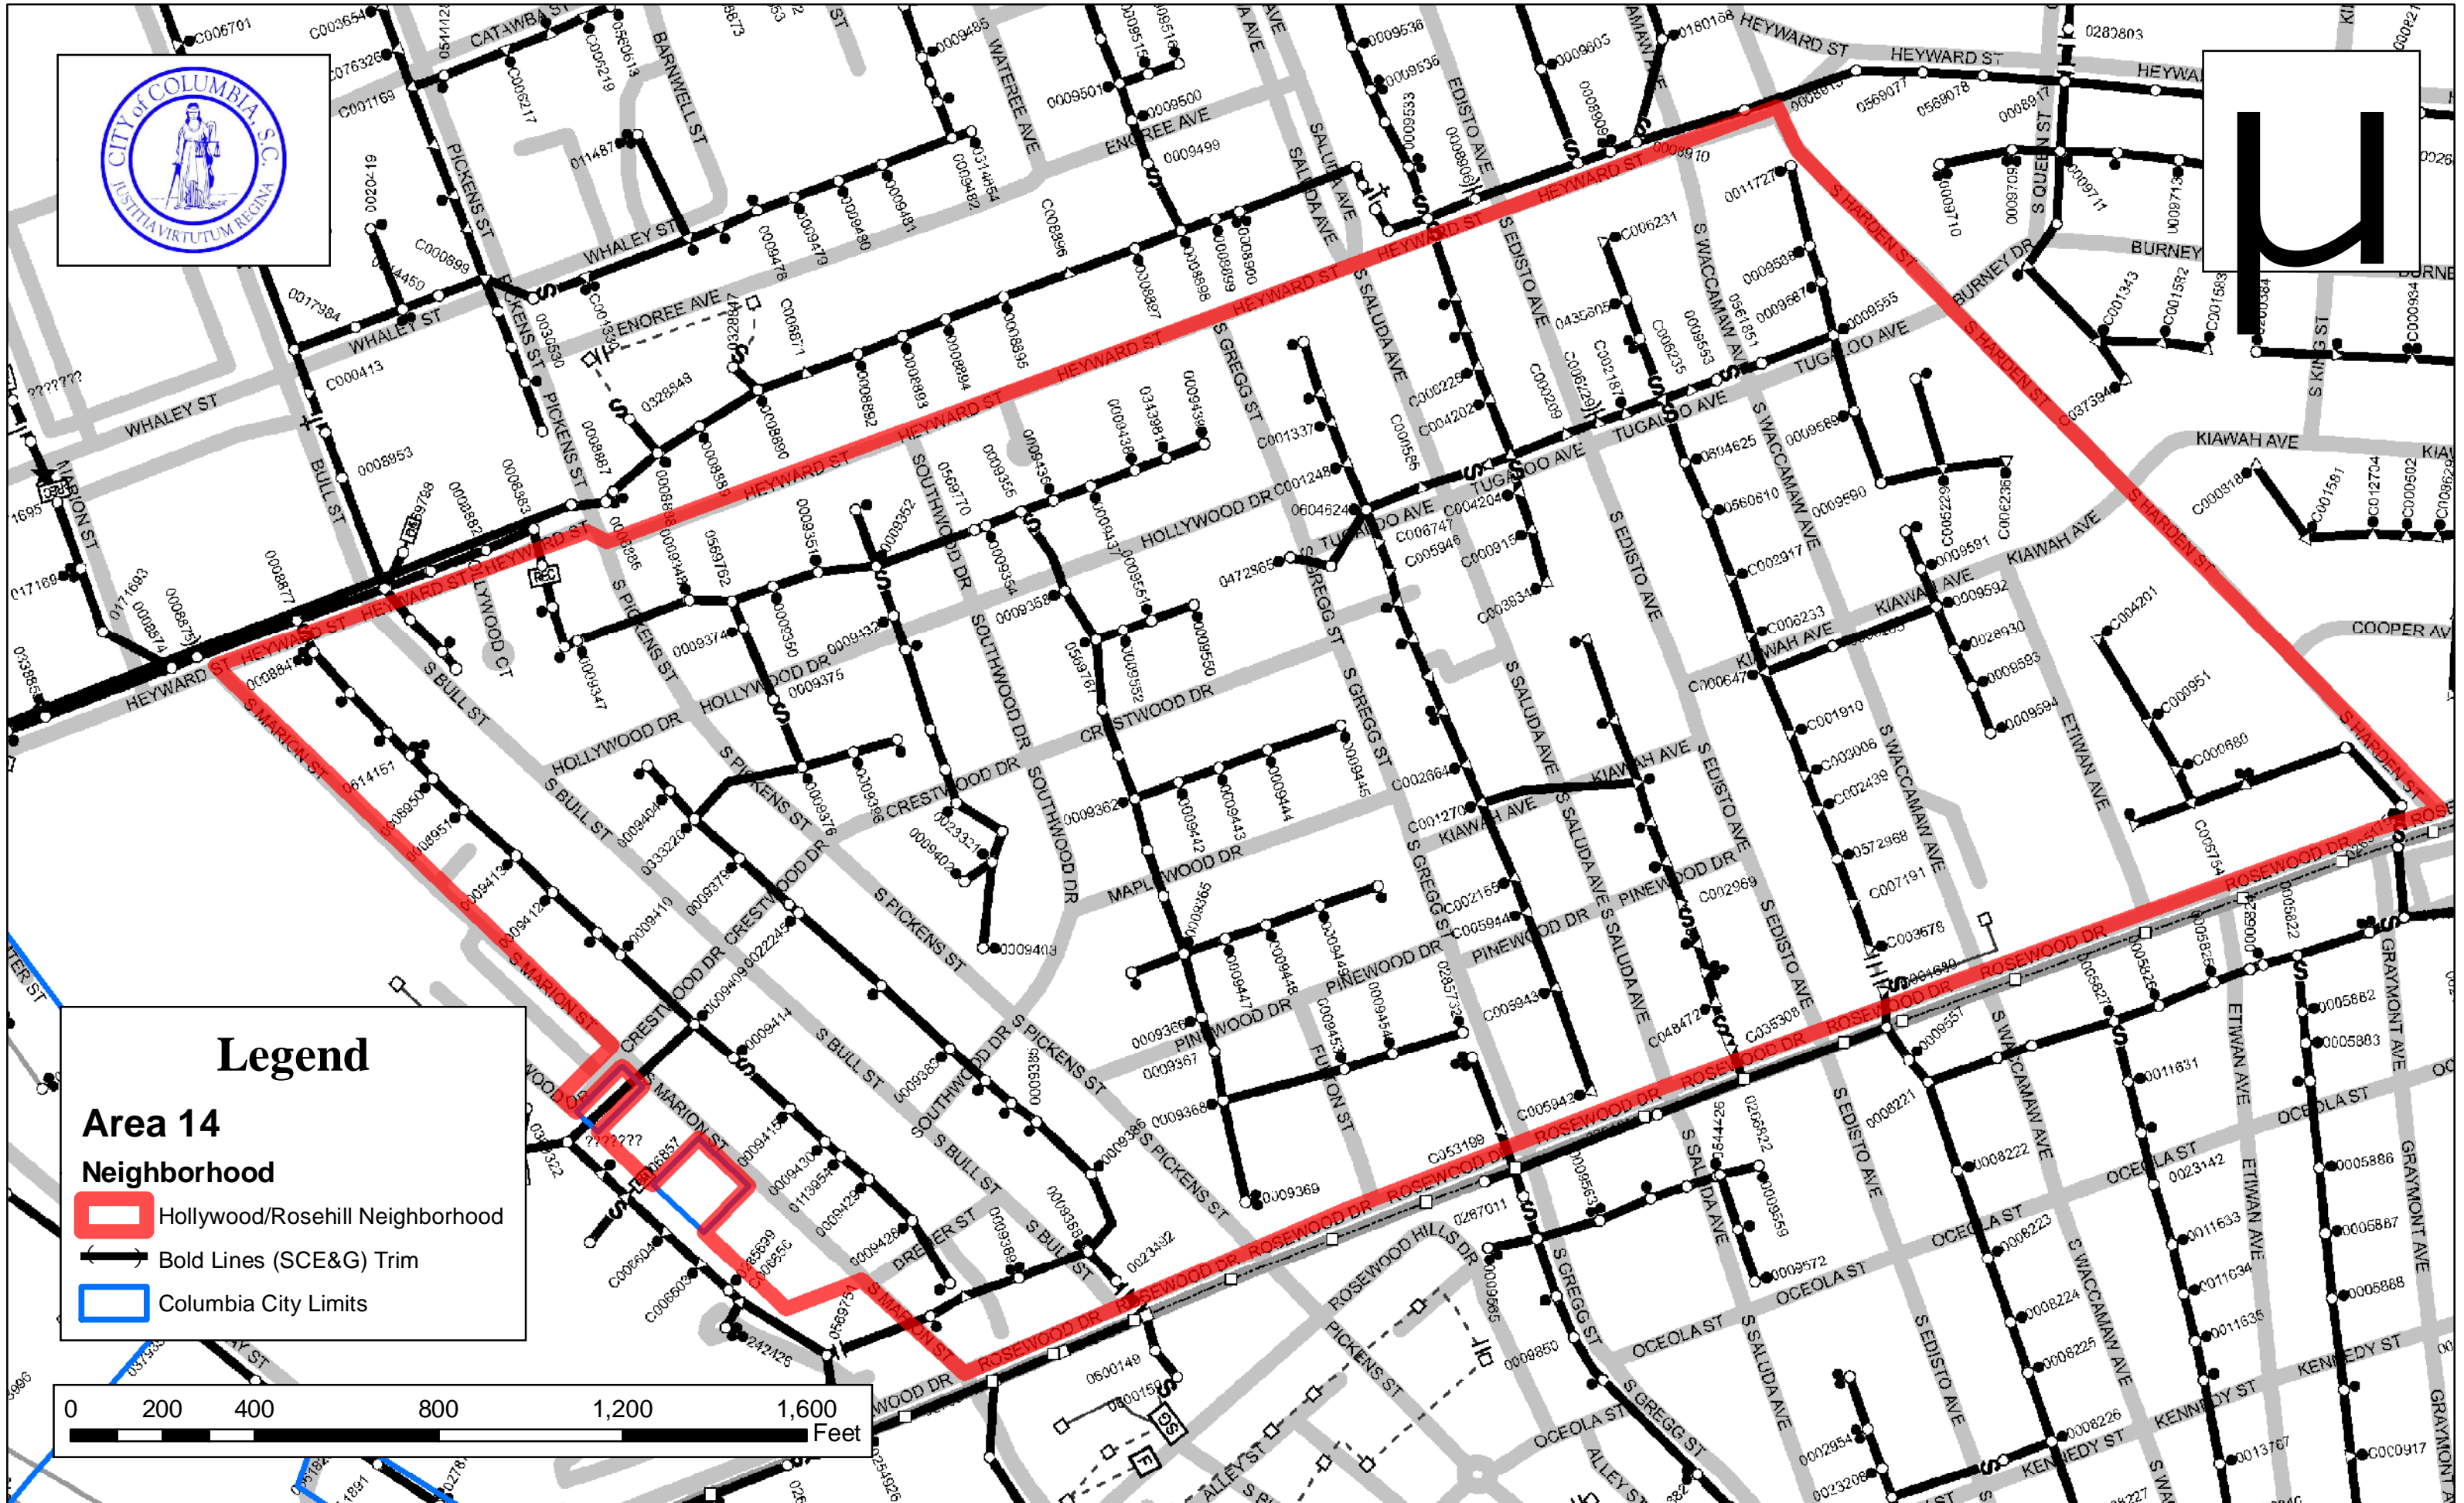

Hollywood/Rosehill Neighborhood

Legend

Area 14
Neighborhood

- Hollywood/Rosehill Neighborhood
- Bold Lines (SCE&G) Trim
- Columbia City Limits