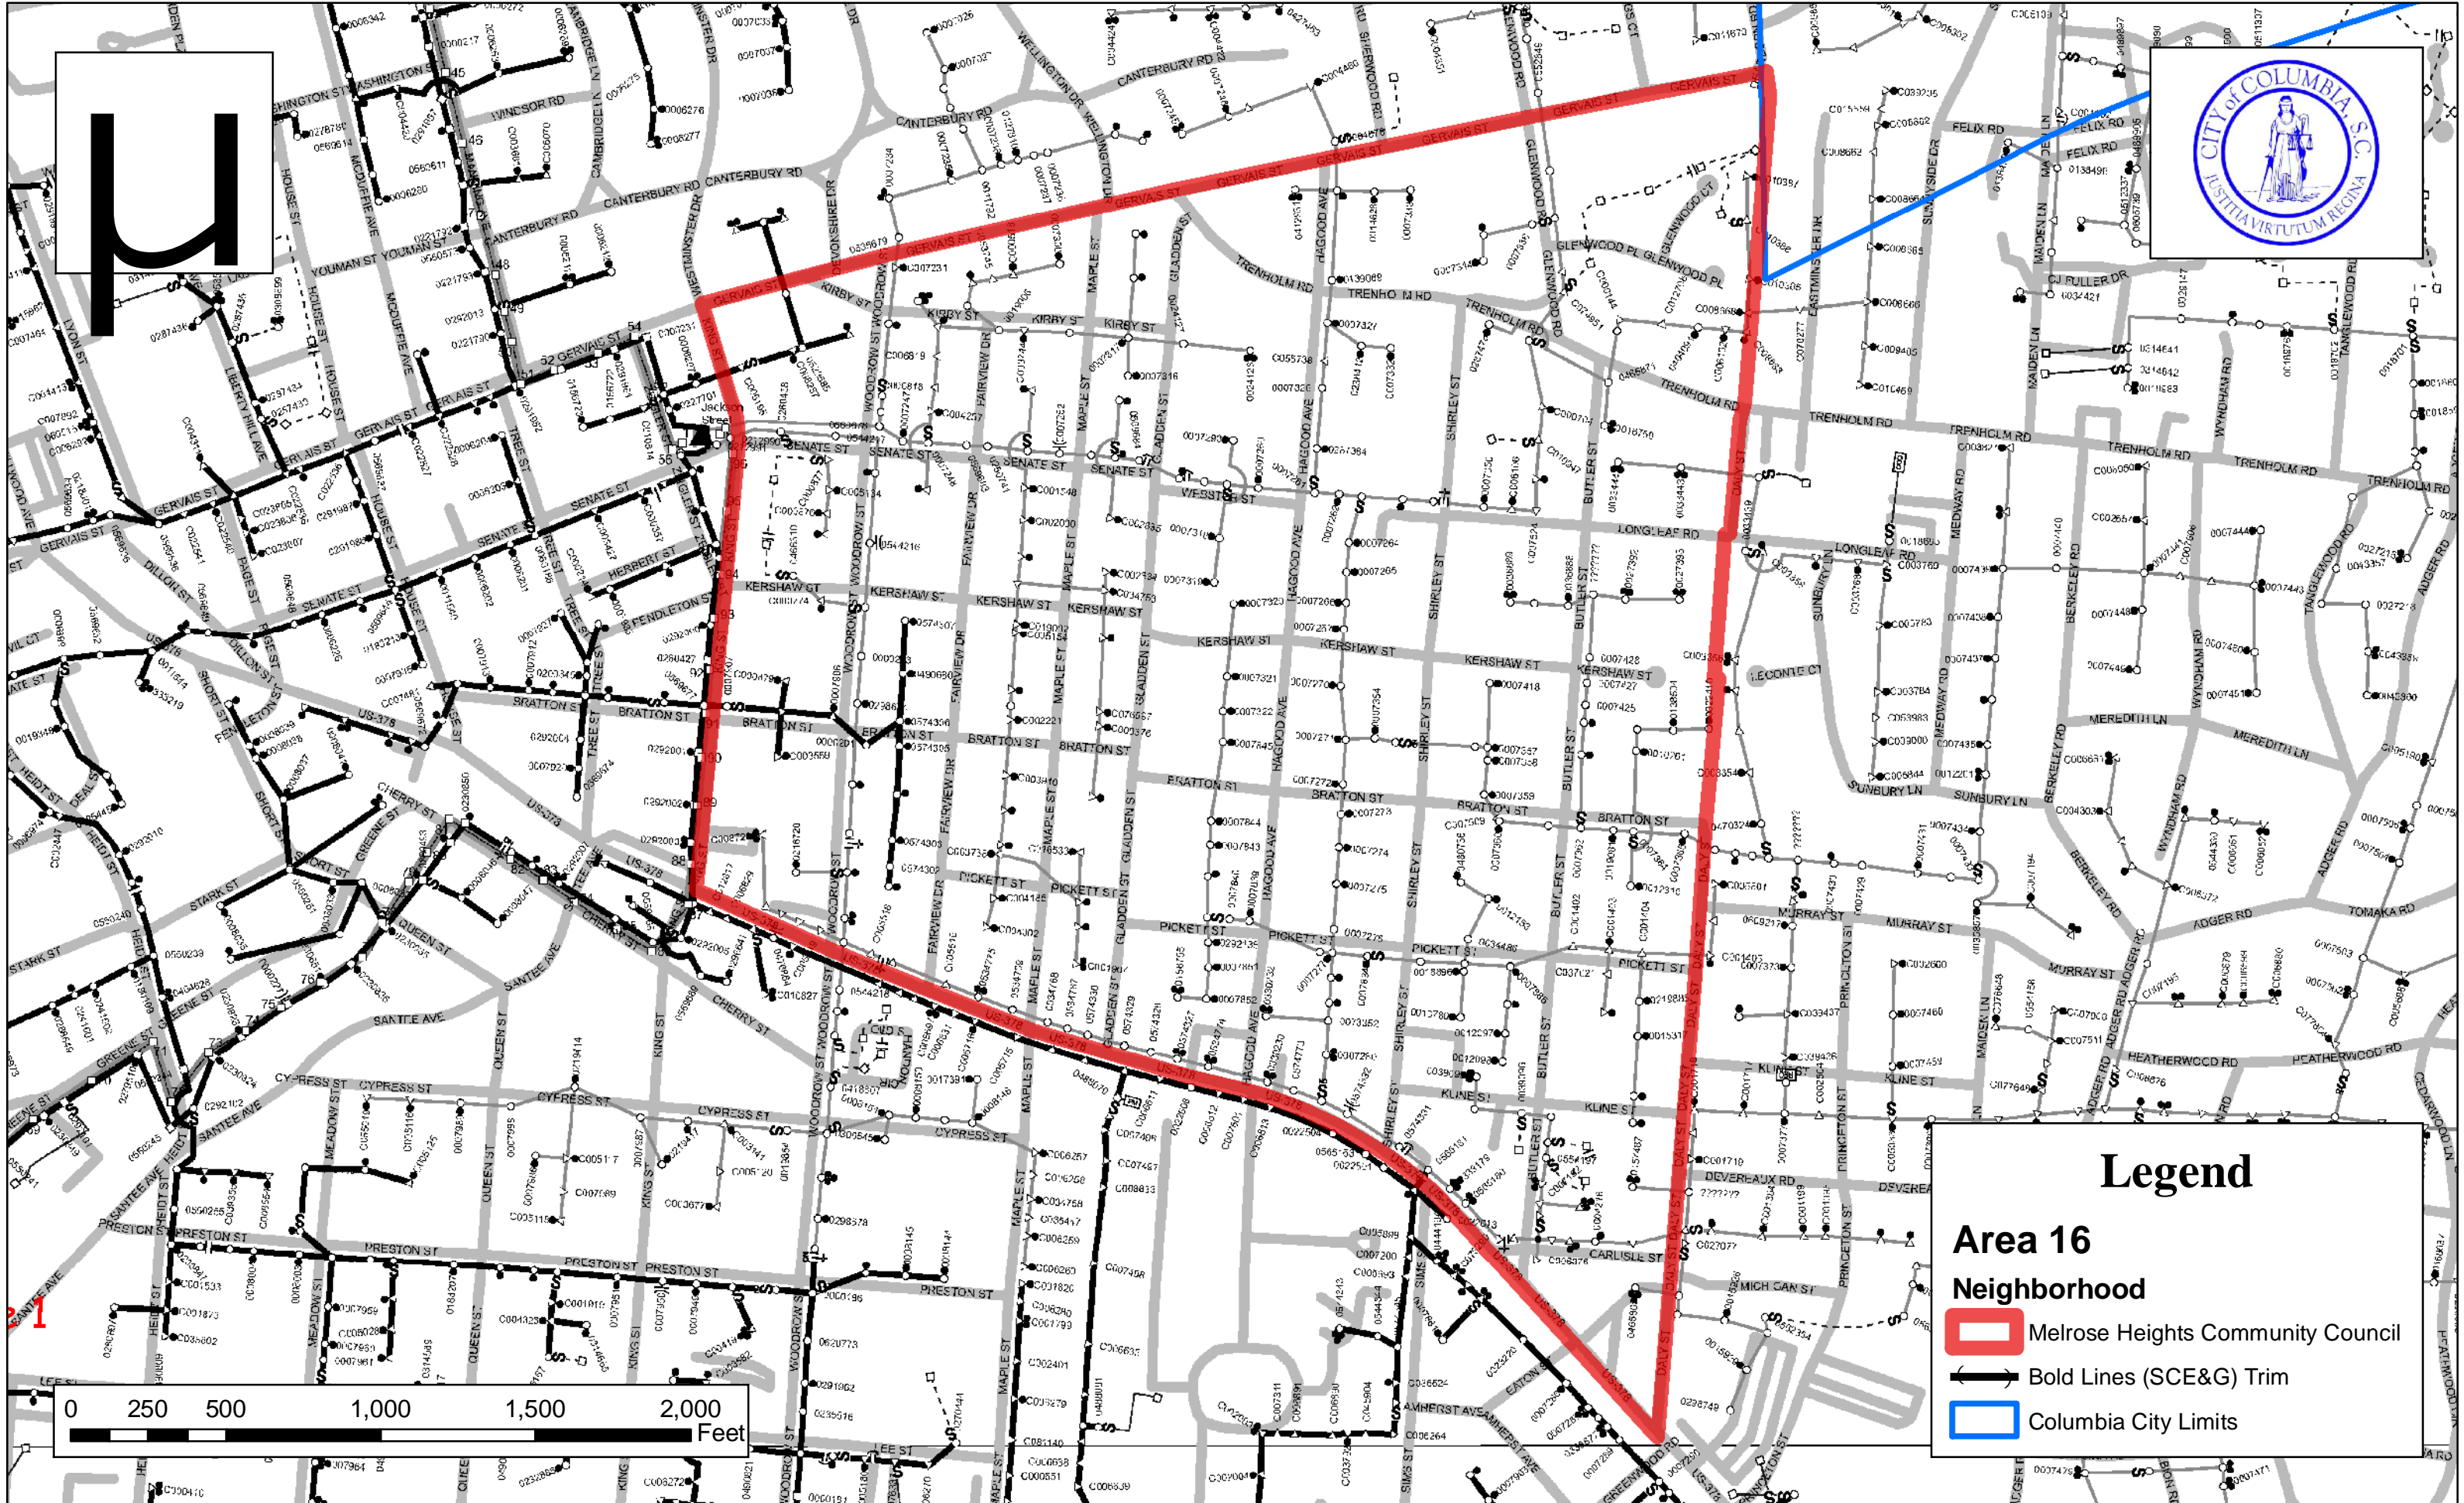

Melrose Heights Community Council

Legend

- Area 16**
- Neighborhood**
-  Melrose Heights Community Council
-  Bold Lines (SCE&G) Trim
-  Columbia City Limits