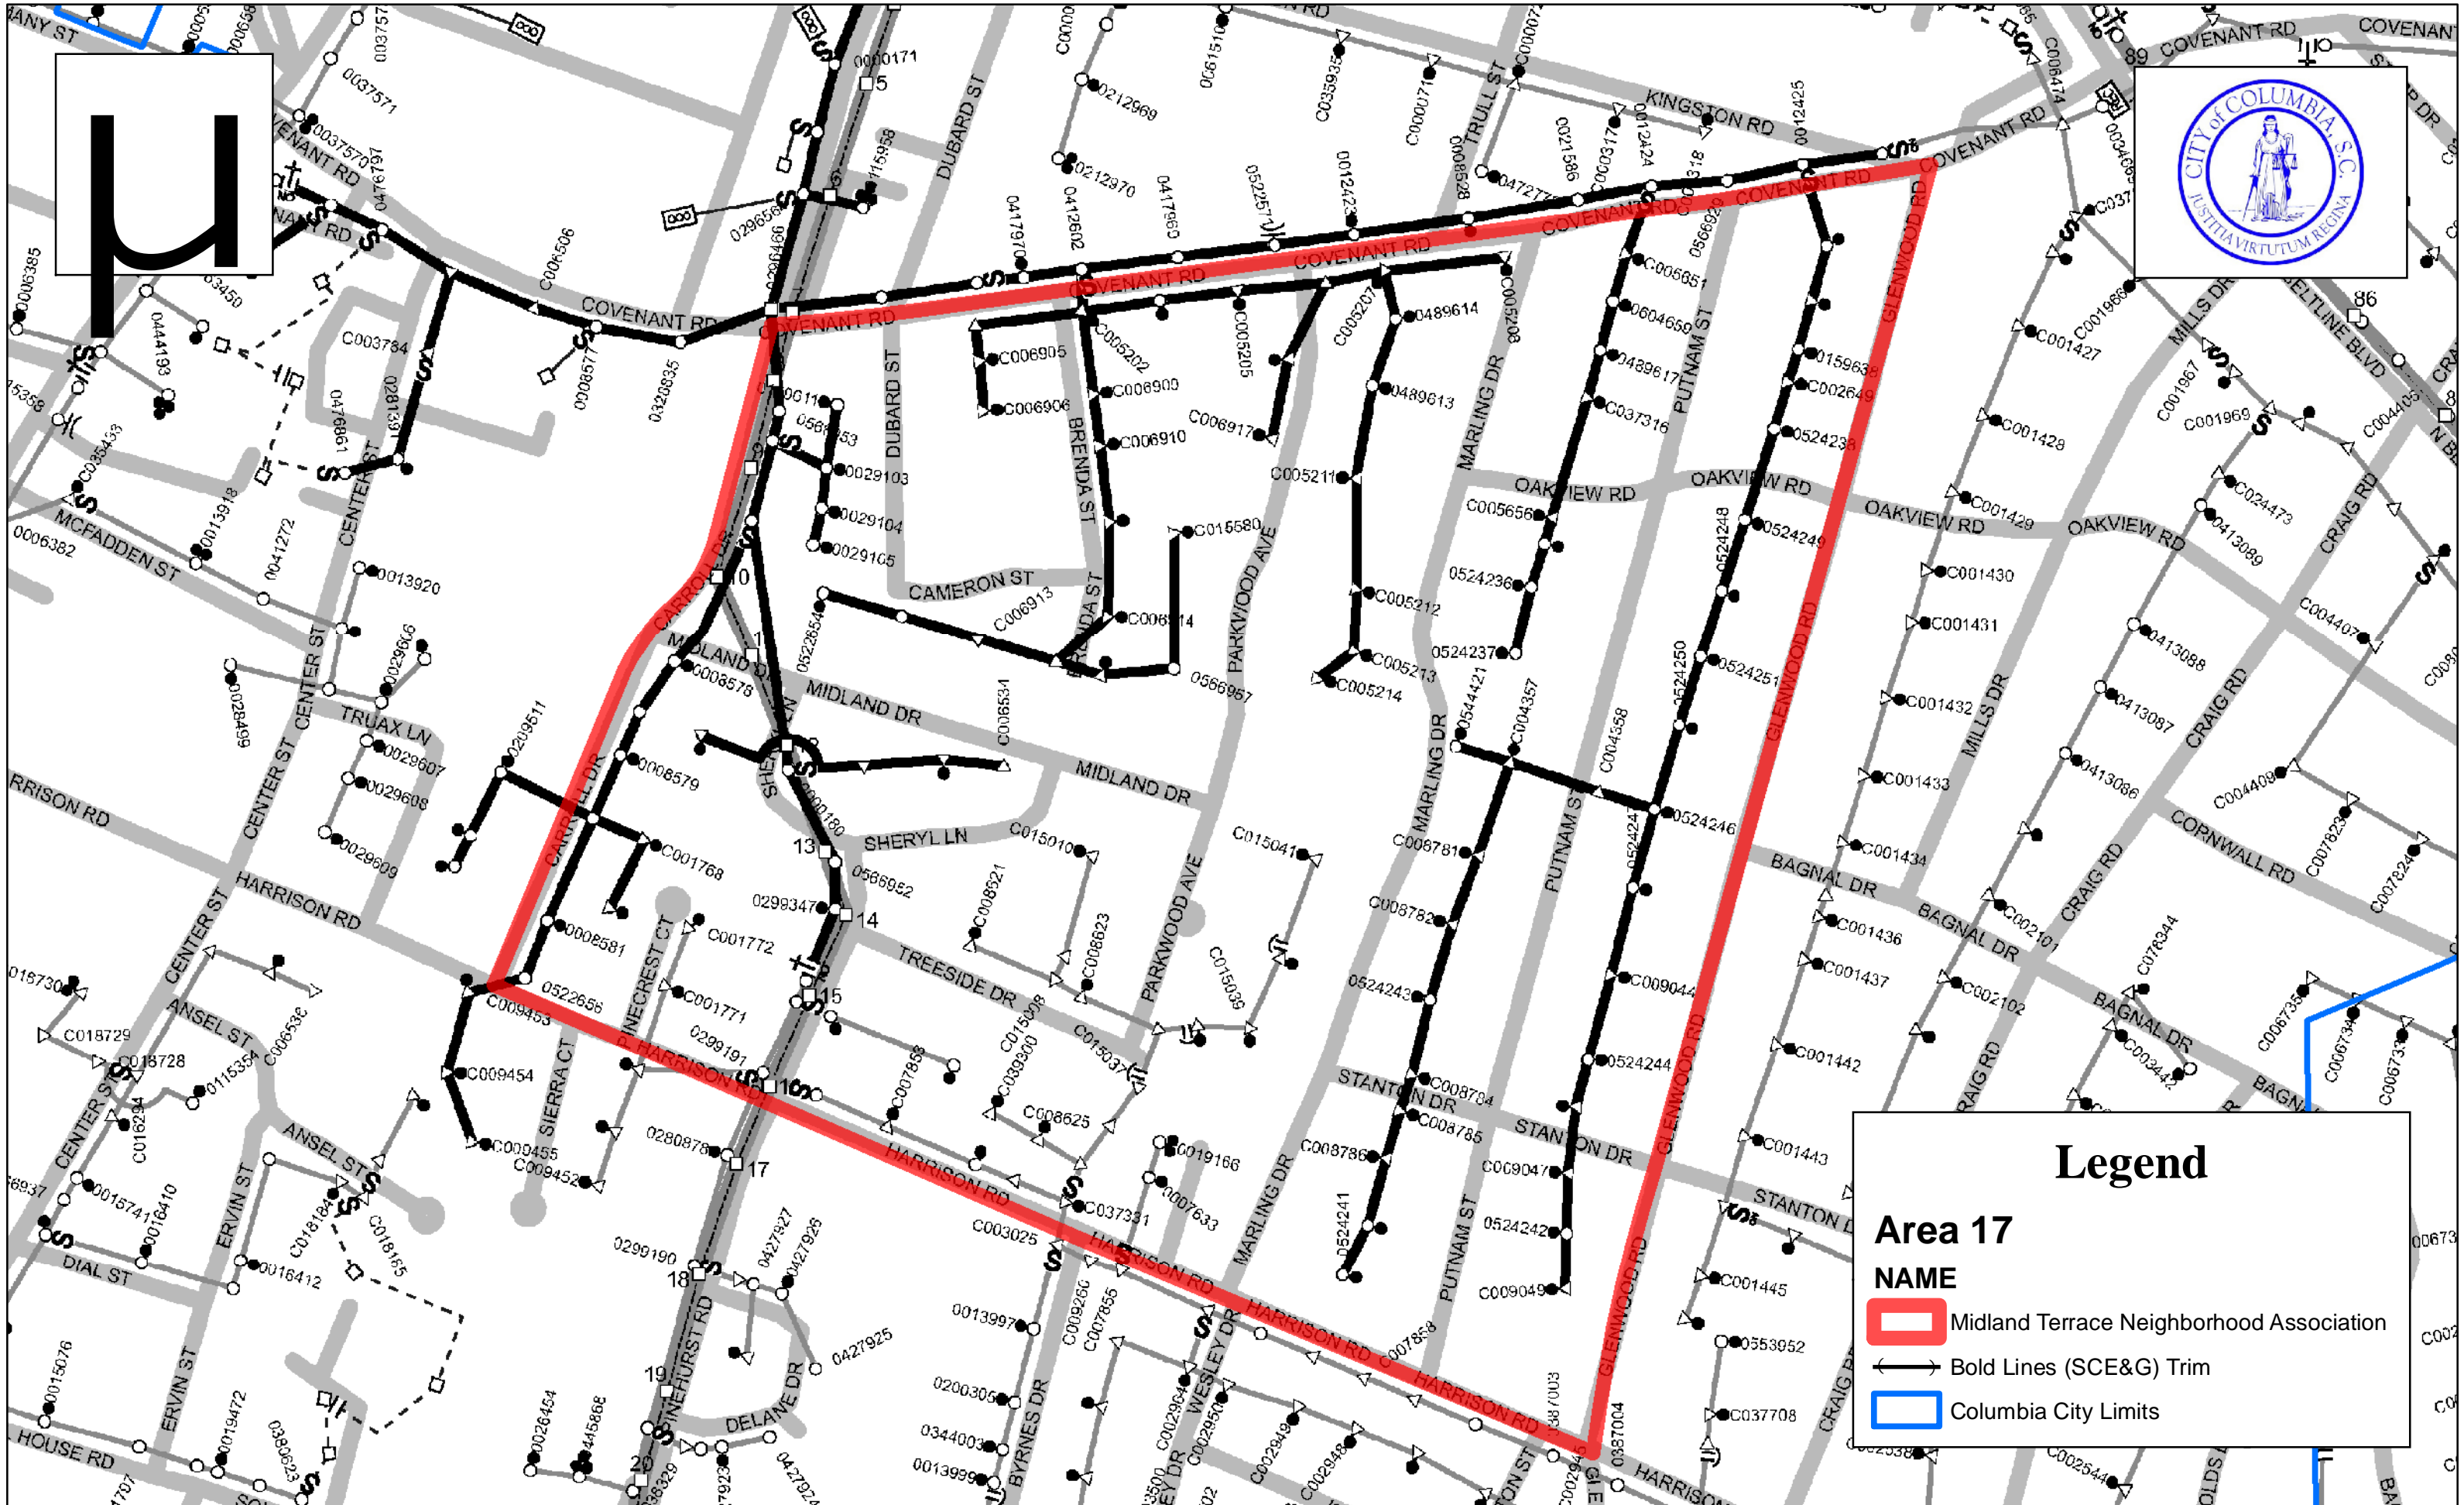

Midland Terrace Neighborhood Association

Legend

Area 17
NAME

- Midland Terrace Neighborhood Association
- Bold Lines (SCE&G) Trim
- Columbia City Limits