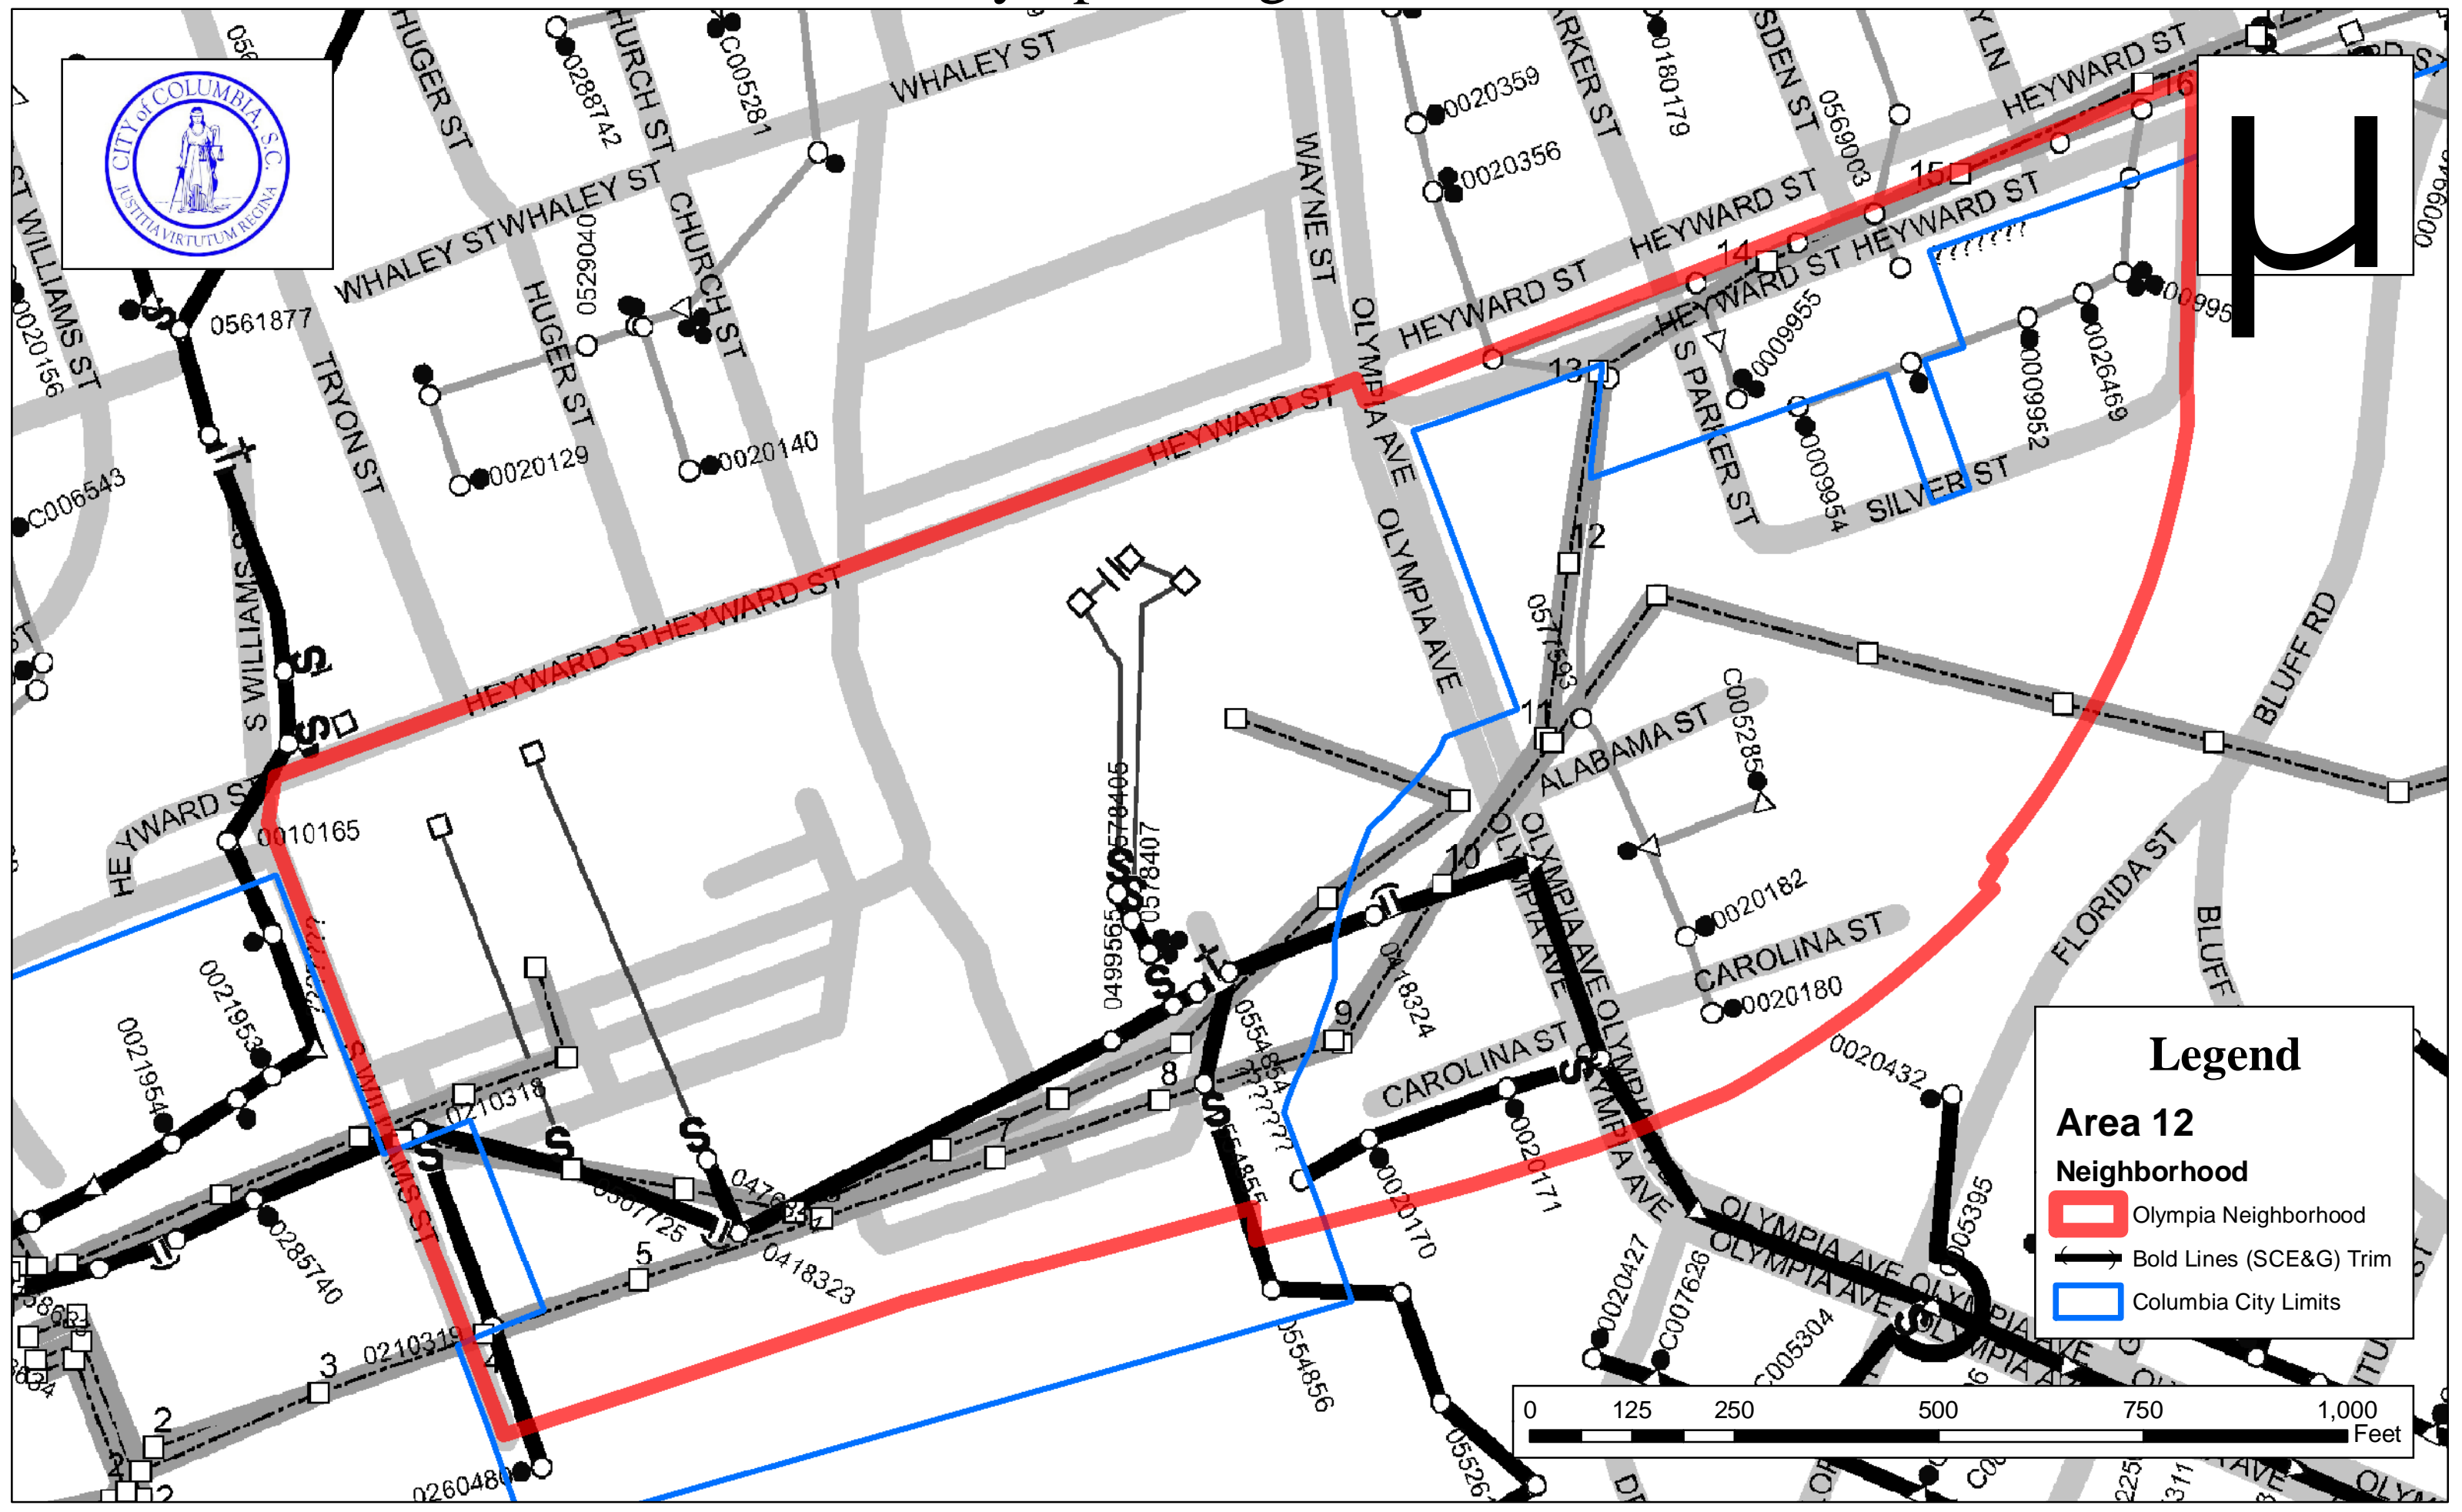

# Olympia Neighborhood

### Legend

**Area 12**  
**Neighborhood**

- Olympia Neighborhood
- Bold Lines (SCE&G) Trim
- Columbia City Limits