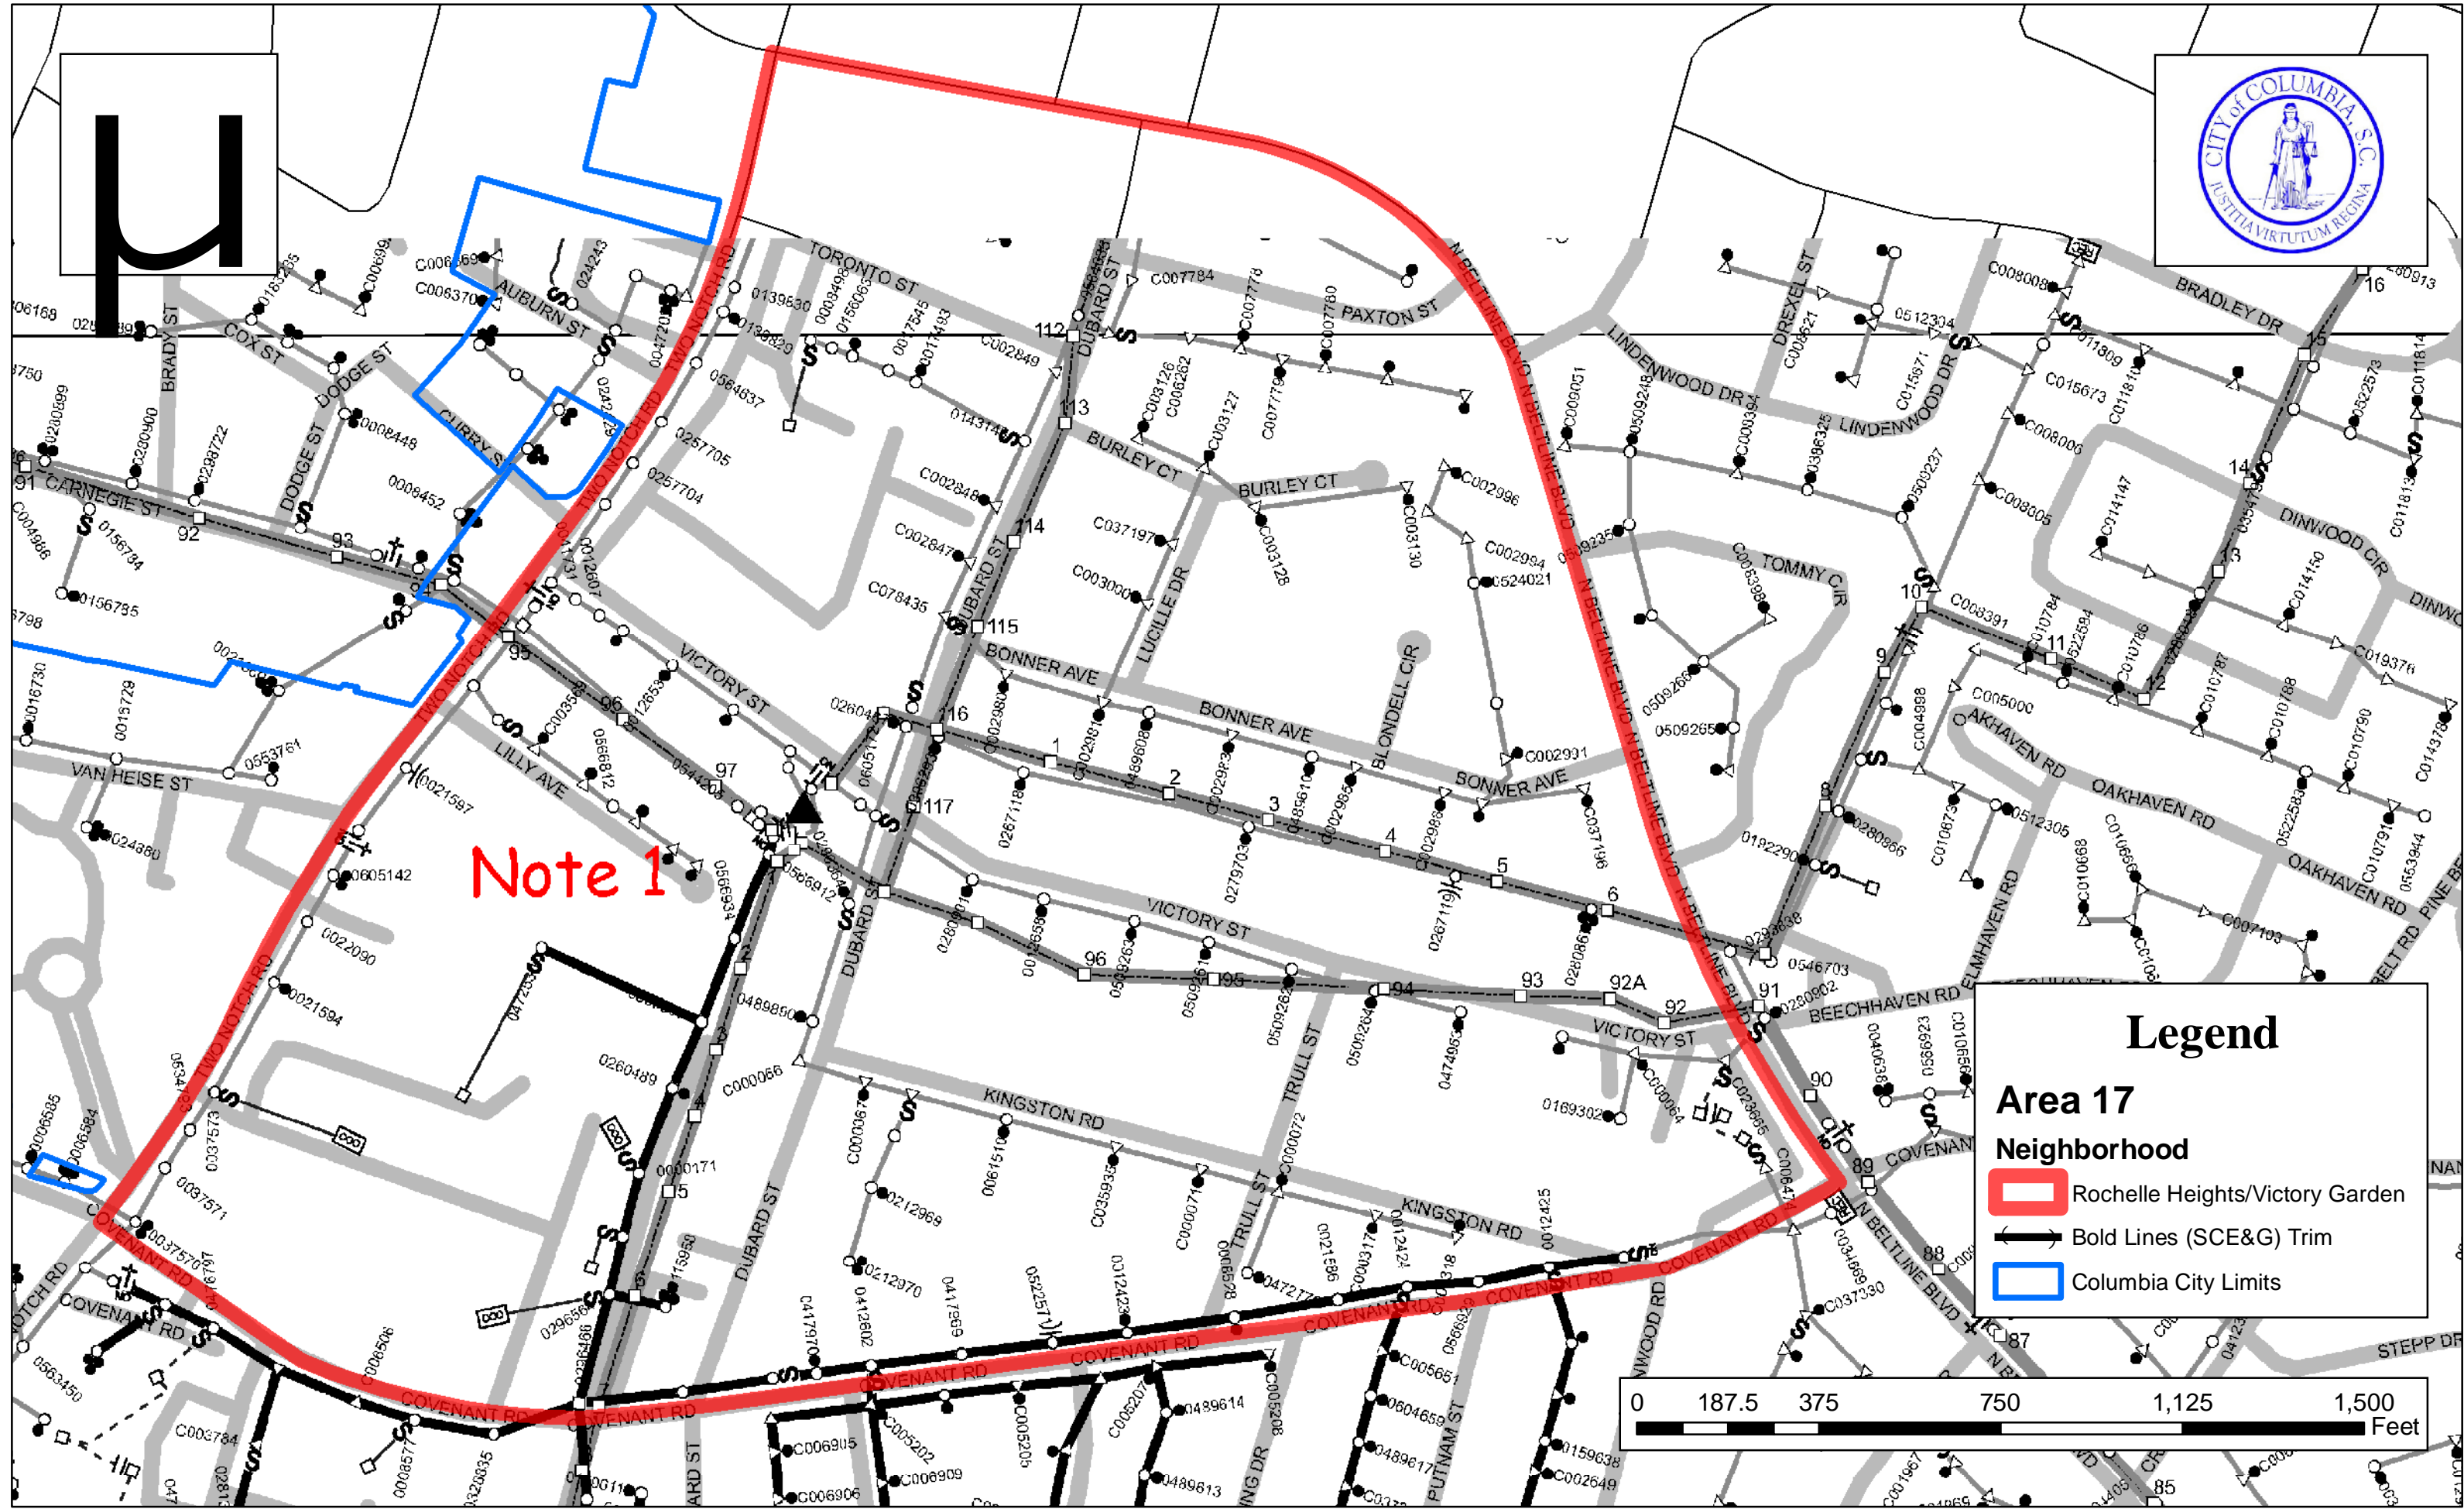

Rochelle Heights/Victory Garden Neighborhood

Note 1

Legend

- Area 17 Neighborhood**
-  Rochelle Heights/Victory Garden
-  Bold Lines (SCE&G) Trim
-  Columbia City Limits