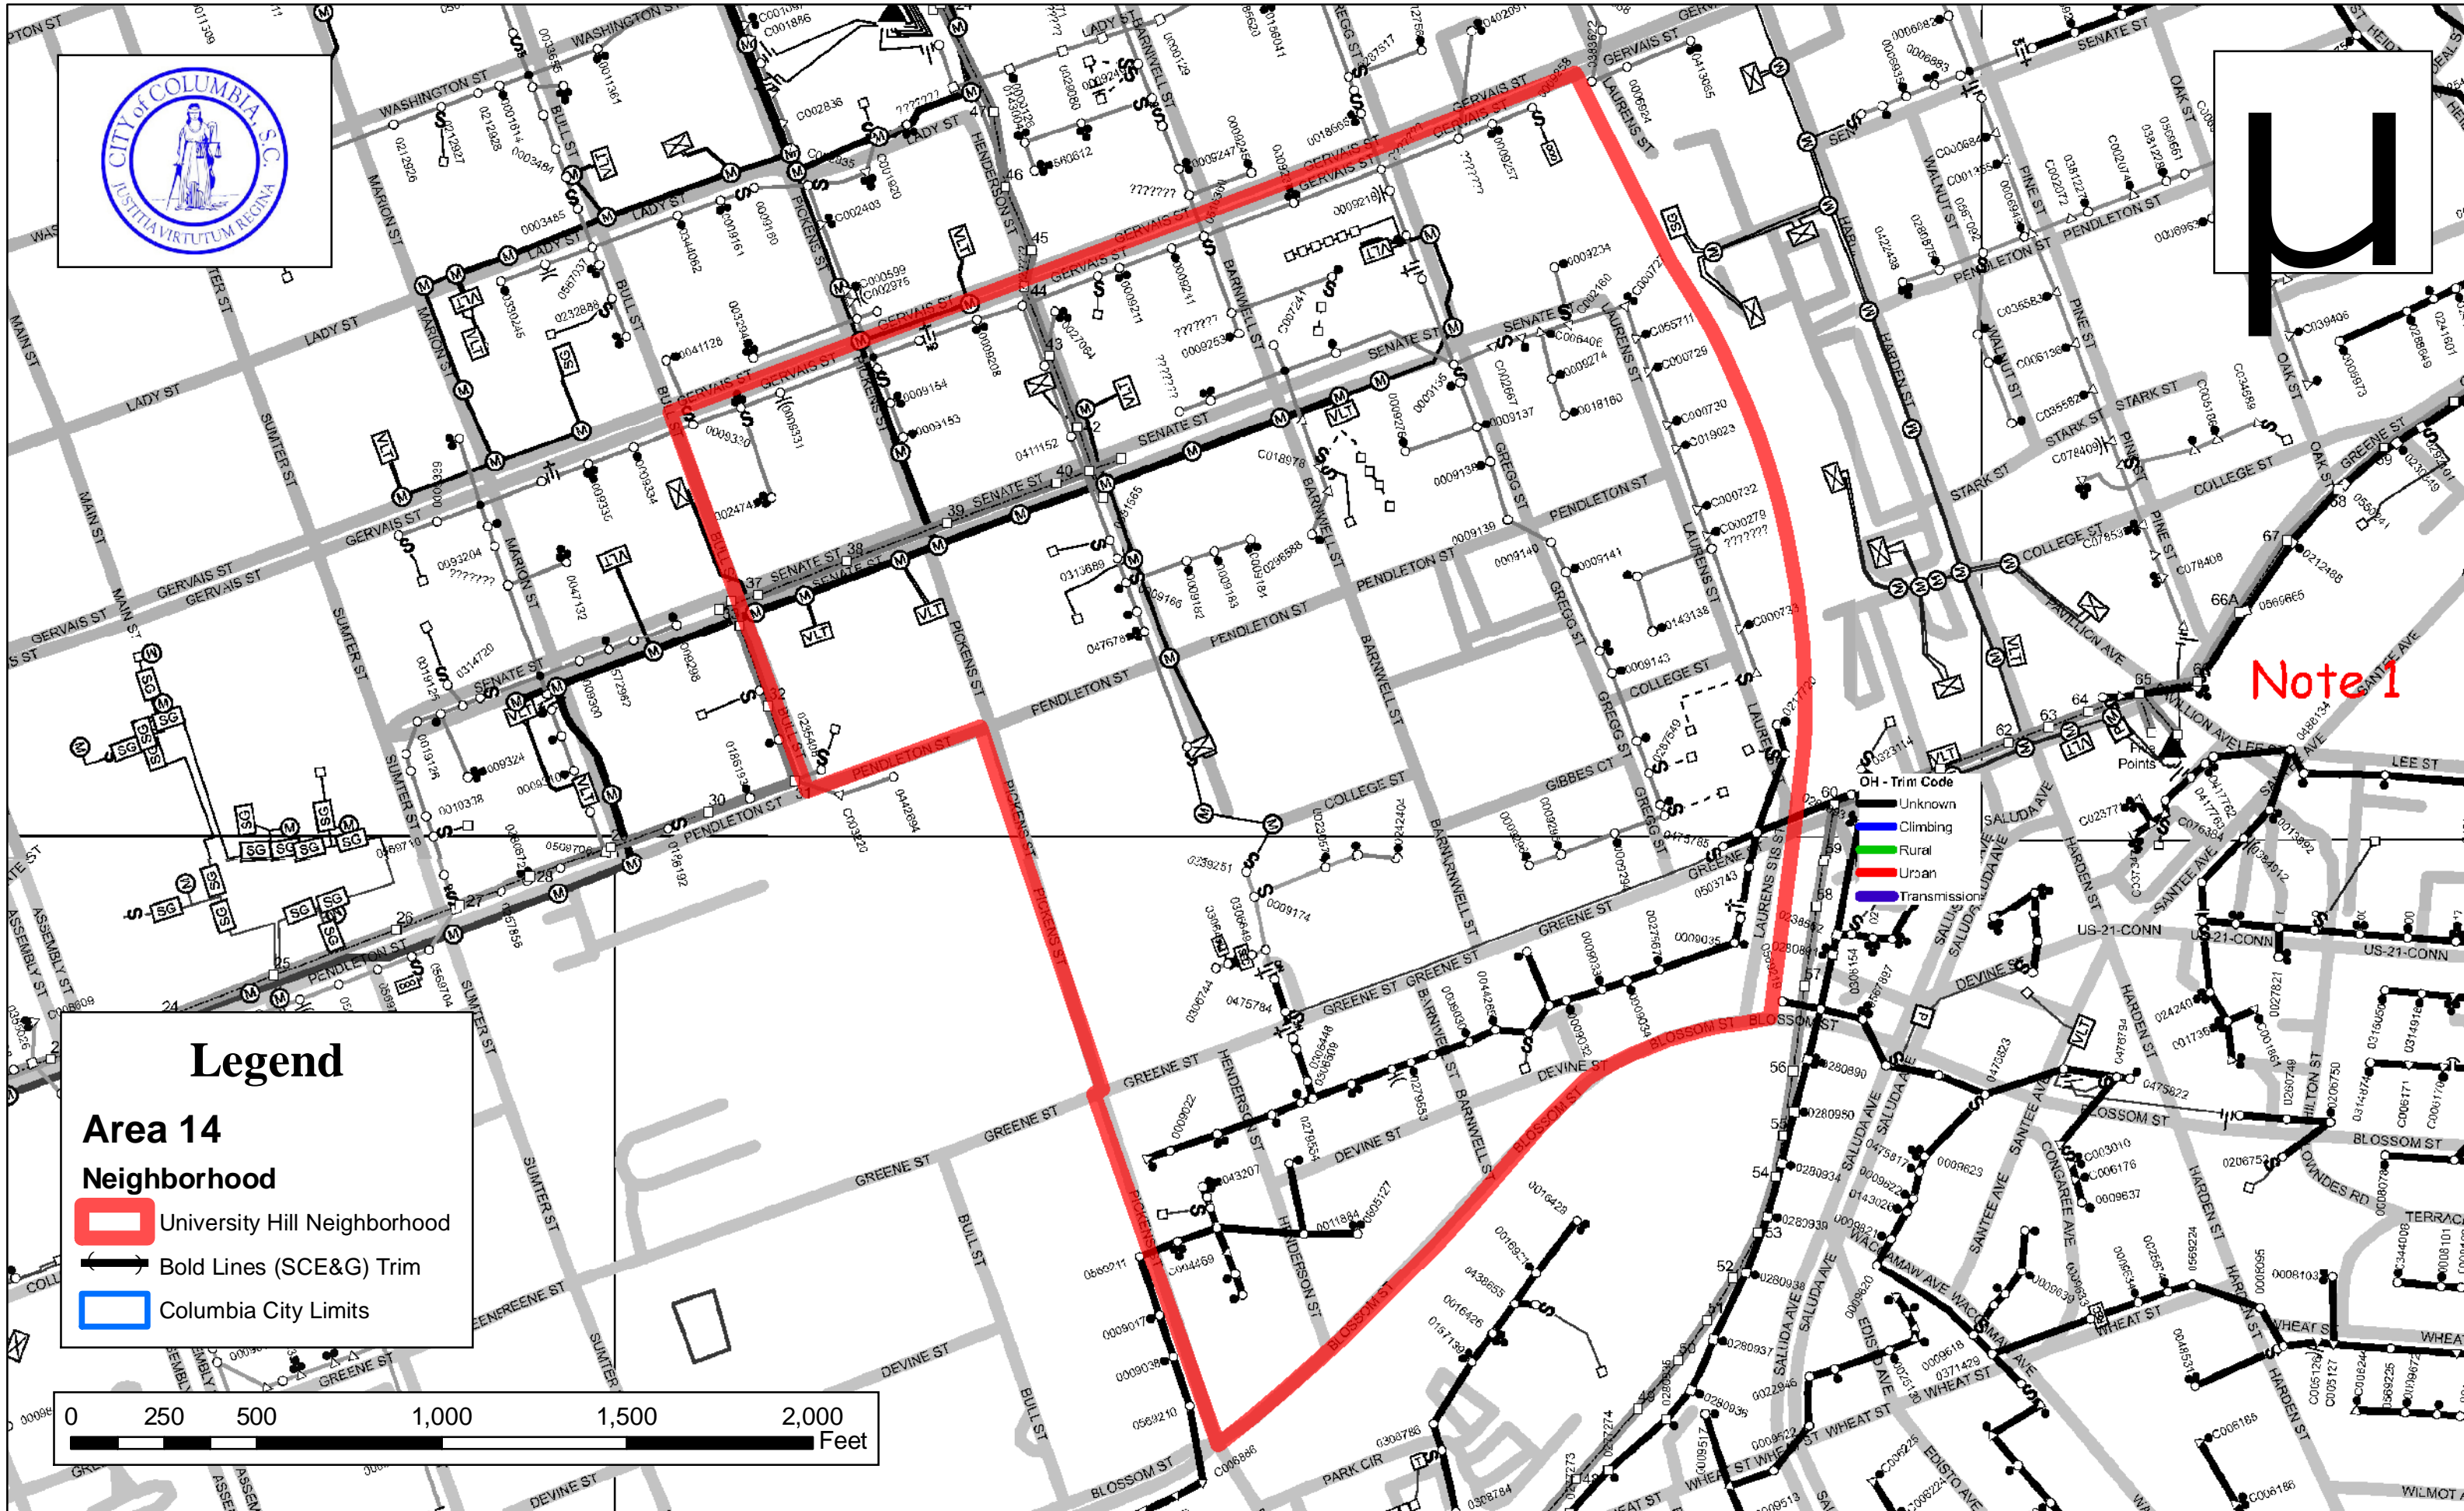

University Hill Neighborhood

Note 1

- OH - Trim Code
- Unknown
 - Climbing
 - Rural
 - Urban
 - Transmission

Legend

Area 14

Neighborhood

- University Hill Neighborhood
- Bold Lines (SCE&G) Trim
- Columbia City Limits