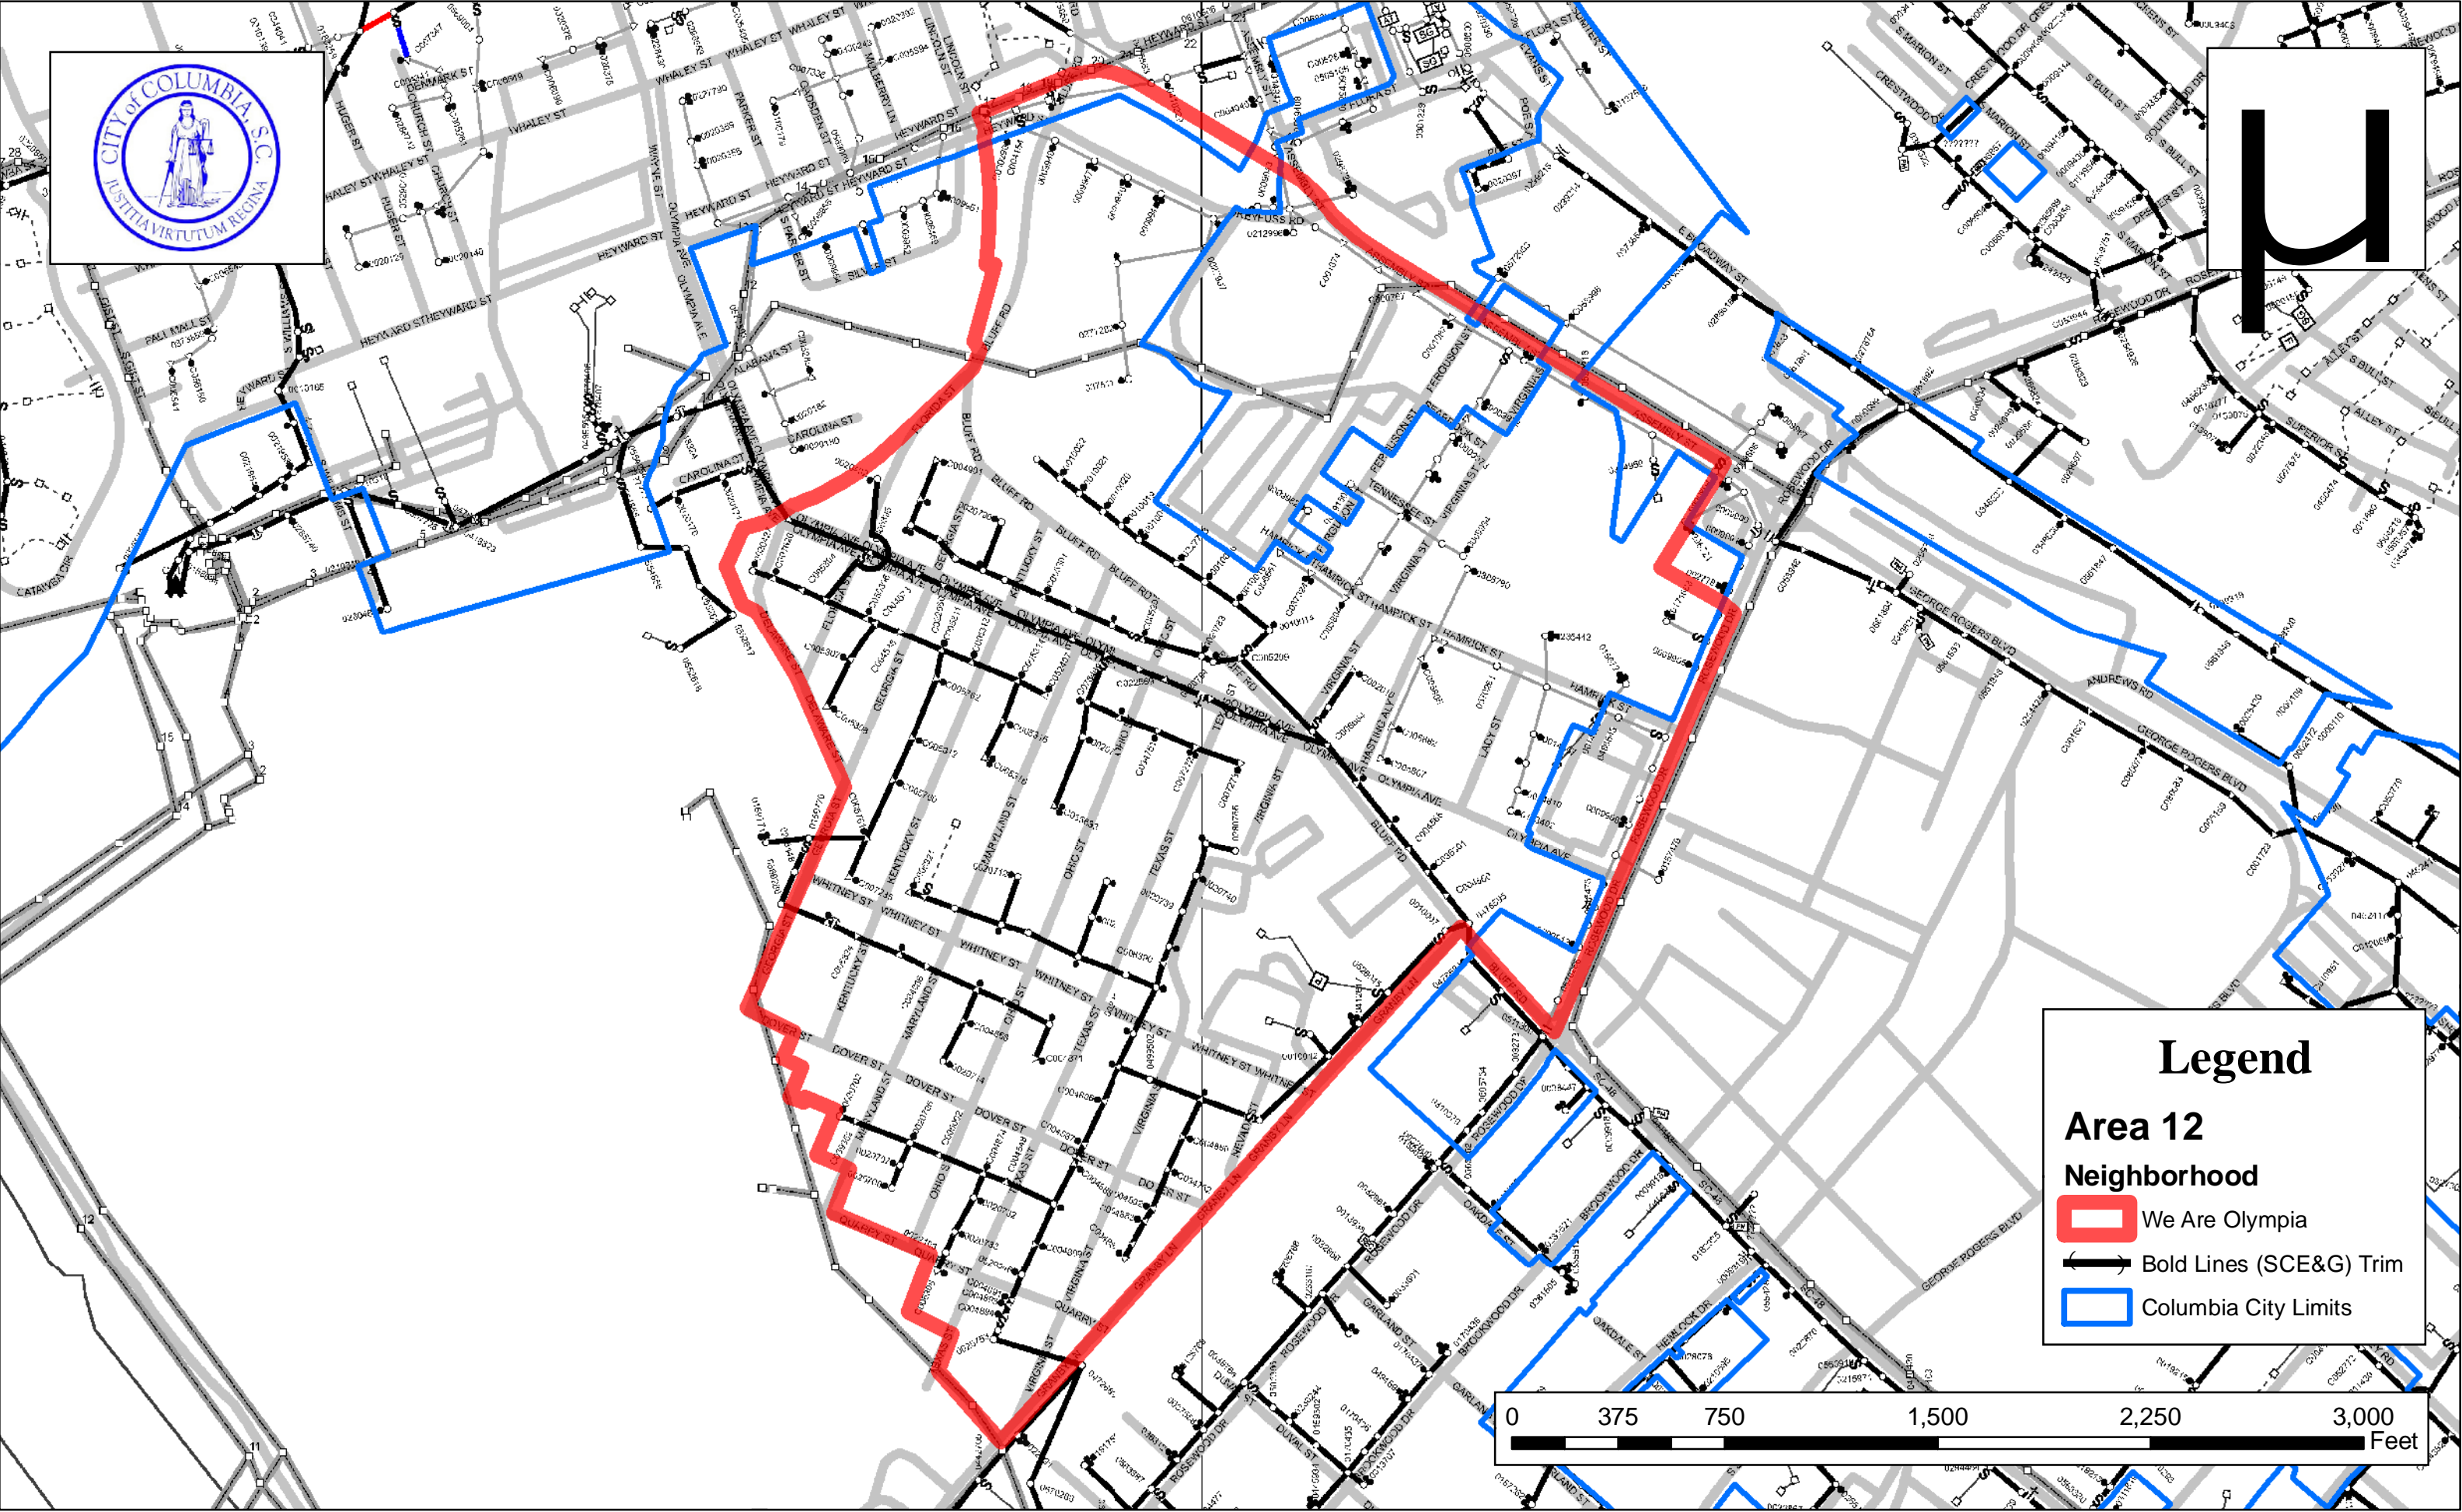

We Are Olympia

Legend

Area 12

Neighborhood

-  We Are Olympia
-  Bold Lines (SCE&G) Trim
-  Columbia City Limits